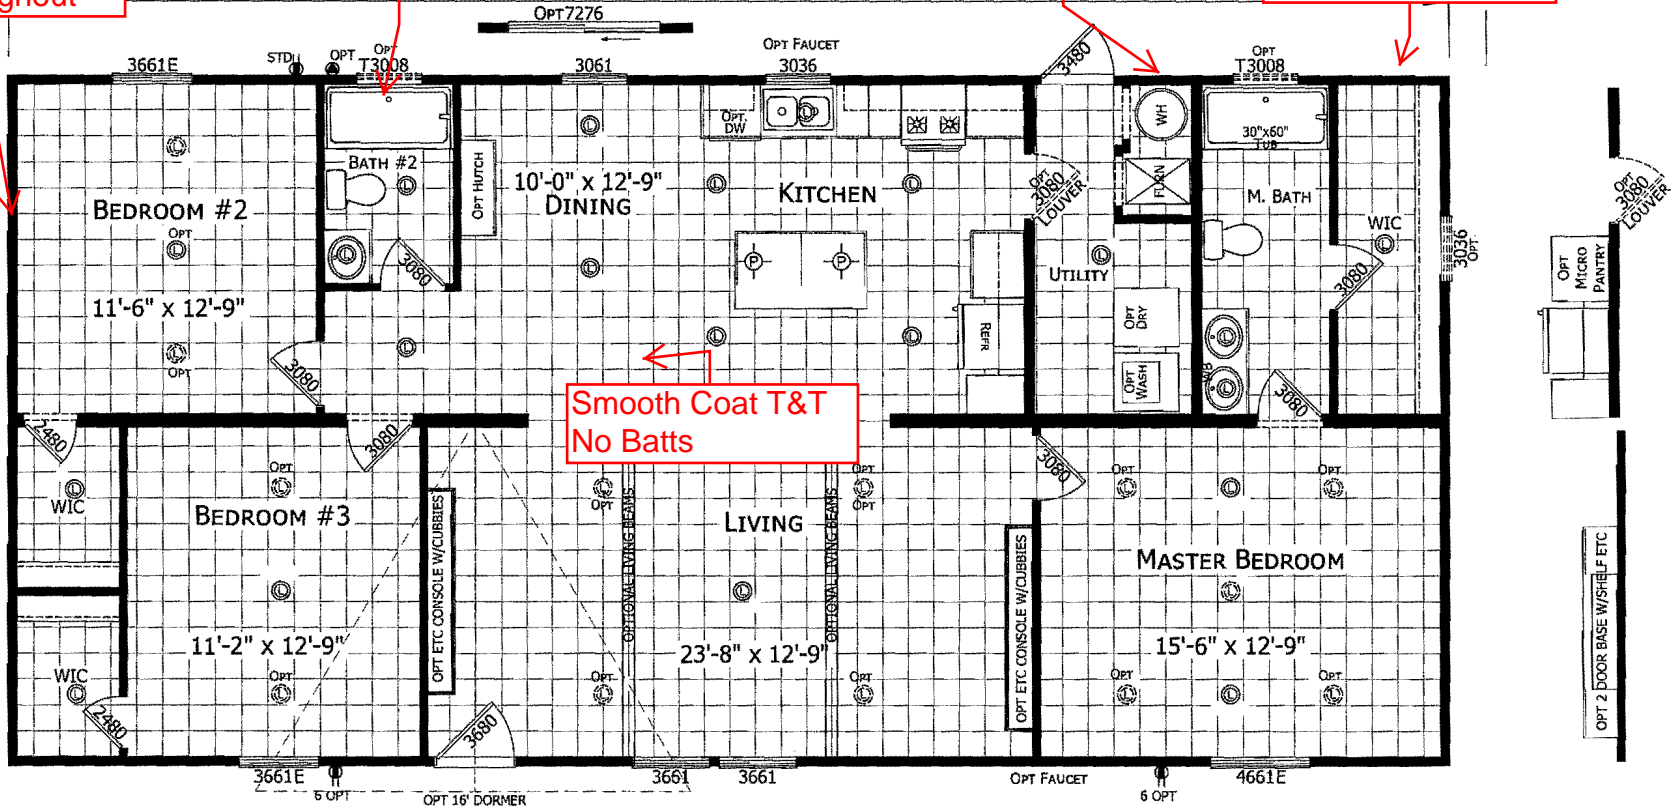

Lino Throughout

60" Fiberglass Shower
China Sinks

50 Gal Water Heater
Heat Duct in Ceilings

Smart Panel Siding
Shingle Roof
Insulated Windows
Zone 2 Insulation
Pkg

Smooth Coat T&T
No Batts

26'-8"

GW2856A-2856H32P01

3 BEDROOM 2 BATH
56'-0" x 26'-8"
1493 SQ. FT. TOTAL

CHAMPION

MANUFACTURED BEAUTIFULLY™

501 S. BURLESON BLVD., BURLESON, TX 76028
PHONE: 817-295-2267

MODIFICATIONS

PROJECT:
GW2856A-2856H32P01
56'-0" x 26'-8"
3 BD 2 BTH

TITLE:
LITERATURE
PLAN

FILENAME: GW2856A-2856H32P01

SHEET:
L-101