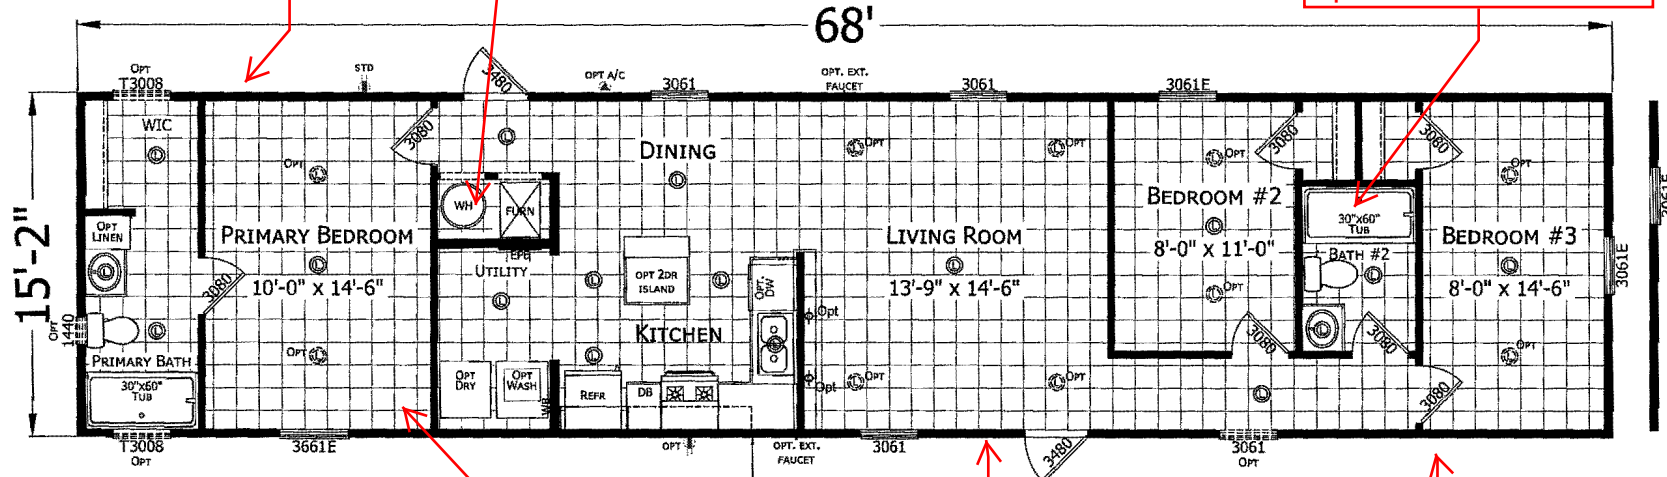

R-11 Floor Insulation  
 R-11 Sidewall Insulation  
 R-22 Roof Insulation  
 Insulated Windows

Heat Ducts in Ceilings  
 50 Gal Water Heater

60" Fiberglass Tubs  
 China Sinks  
 Dishwasher  
 Opt Island Kitchen

RM1668A-1668H32032  
 3 BEDROOM 2 BATH  
 68'-0" x 15'-2"  
 1031 SQ. FT. TOTAL

Lino Throughout

J Hite Homes  
 932 Early Blvd  
 Early, Tx 76802  
 325-641-9999  
 RBI33121

Smart Panel Siding  
 Metal Roof

**CHAMPION**  
 MANUFACTURED BEAUTIFULLY™  
 501 S. BURLERSON BLVD., BURLERSON, TX 76028  
 PHONE: 817-295-3267

MODIFICATIONS

PROJECT:  
 RM1668A-1668H32032  
 68'-0" x 15'-2"  
 3 BD 2 BT  
 DRAWN BY: MARLIN  
 DATE: 02-17-25  
 SCALE: 3/16" = 1'-0"