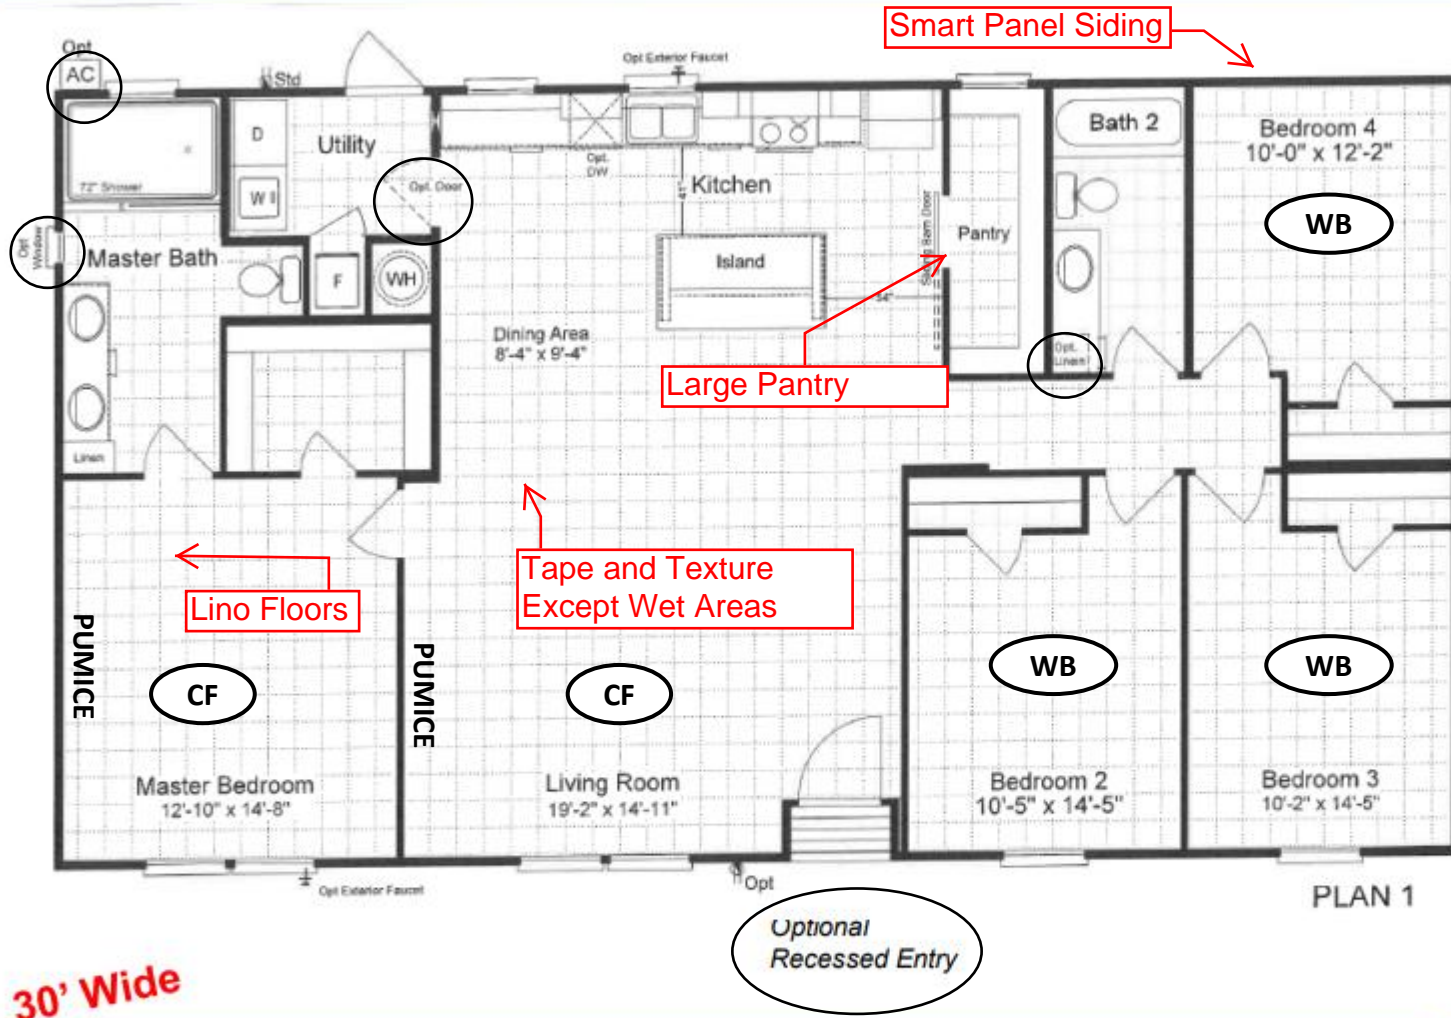

The Homeland 54

J HITE
SALES – GARY
CUST – STOCK

←
2x6 Sidewall w/R19 Insulation
R-30 Roof Insulation with Radiant Barrier
R-11 Floor Insulation
Ceiling Heat Ducts

30' Wide

Model SA30544H
1,620 Sq. Ft.
4 Bedroom, 2 Bath
 Ft. Worth, TX. 7/24

8 1/2' Flat Ceilings
Master bath with 72" shower
Separate Utility Room

Island in Kitchen
Family Room Available opt.
Larger Pantry

Copyright © Palm Harbor Homes. Because we have a continuous product updating and improvement process, prices, plans, dimensions, features, materials, specifications and availability are subject to change without notice or obligation. Please refer to working drawings for actual dimensions. Renderings and floor plans are artist's depictions only and may vary from the completed home. Square footage calculations and room dimensions are approximate subject to industry standards.