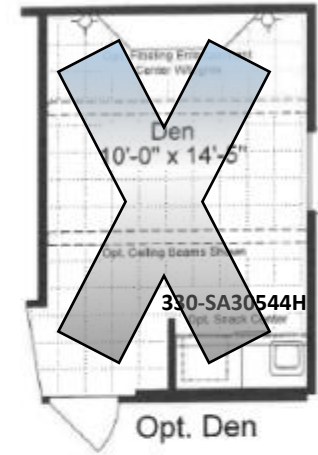

The Homeland 54

J HITE
SALES – GARY
CUST – STOCK

←
2x6 Sidewall w/R19 Insulation
R-30 Roof Insulation with Radiant Barrier
R-11 Floor Insulation
Ceiling Heat Ducts

30' Wide

Model SA30544H
1,620 Sq. Ft.
4 Bedroom, 2 Bath
 Ft. Worth, TX. 7/24

8 1/2' Flat Ceilings
Master bath with 72" shower
Separate Utility Room

Island in Kitchen
Family Room Available opt.
Larger Pantry

Copyright © Palm Harbor Homes. Because we have a continuous product updating and improvement process, prices, plans, dimensions, features, materials, specifications and availability are subject to change without notice or obligation. Please refer to working drawings for actual dimensions. Renderings and floor plans are artist's depictions only and may vary from the completed home. Square footage calculations and room dimensions are approximate subject to industry standards.