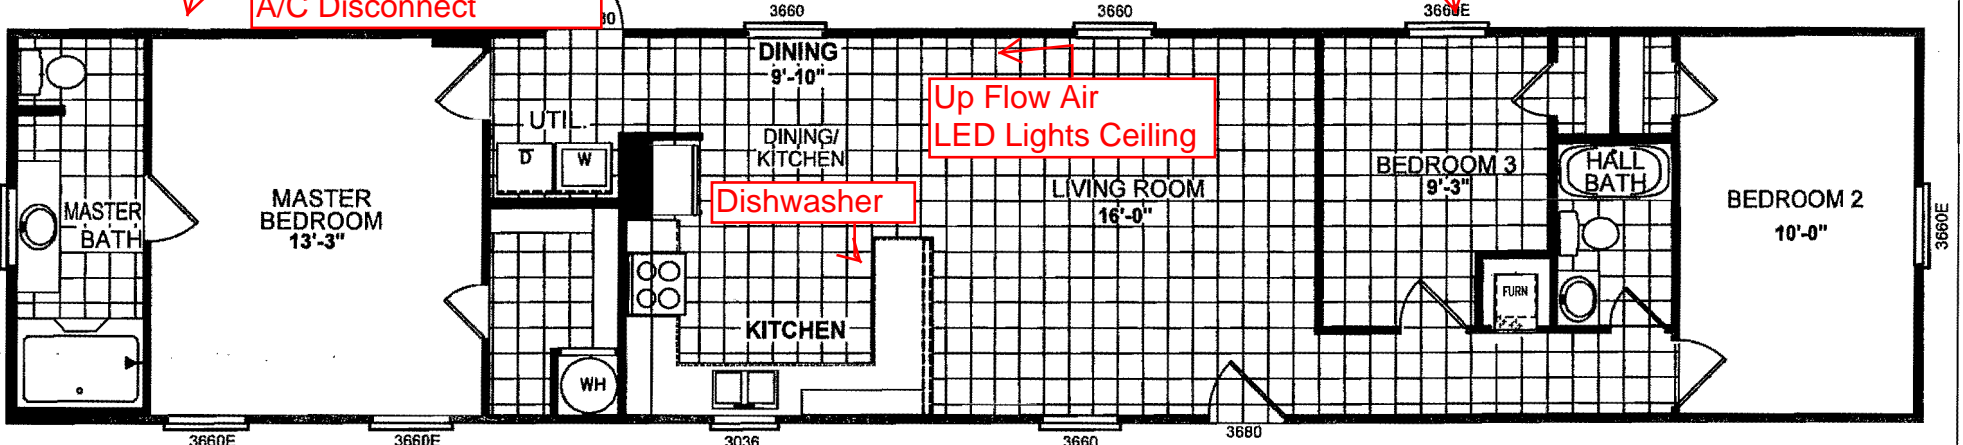

Smart Panel Siding
Shingle Roof
R22 Roof Insulation
R11 Floor Insulation
R11 Sidewall Insulation
A/C Disconnect

Thermal Pane
Windows w/ 2 Inch
Blinds

Up Flow Air
LED Lights Ceiling

Dishwasher

MODEL: NEXUS 9277

16'x76' (80' OVERALL)
APPROX. 1178 SQ. FT.
3 BEDROOMS, 2 BATHS
REV. NEW

**J. Hite Homes
932 Early Blvd.
Early, TX 76802**