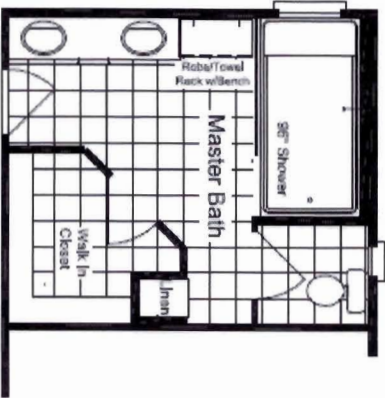

The Horizon 48 Limited Edition

Spa bath, 8'
 Walk-in
 shower option

30' wide

Model KH30483Z

3 Bedroom, 2 Bath

1,440 sq. ft.

330 Ft. Worth, TX. 7-20

- 8 1/2' Flat Ceilings Throughout
- Dual Pane Windows
- 60" Master Shower
- Large Kitchen Island
- 2 Barn Doors
- Stand-Alone Tub in Master
- Picture Window on Kitchen
- Recessed Entry