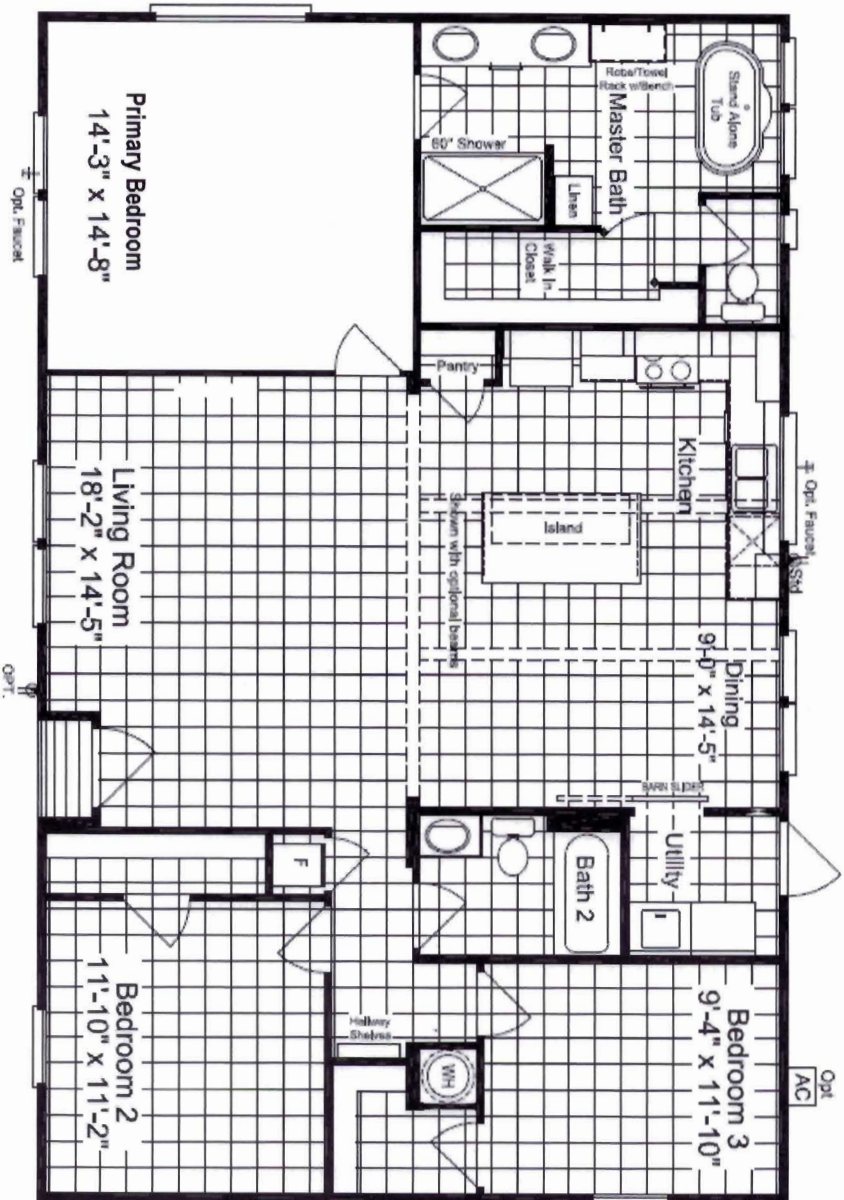

The Horizon 48 Limited Edition

Spa bath, 8'
 Walk-in
 shower option

30' wide

Model KH30483Z

3 Bedroom, 2 Bath

1,440 sq. ft.

330 Ft. Worth, TX. 7-20

- 8 1/2' Flat Ceilings Throughout
- Dual Pane Windows
- 60" Master Shower
- Large Kitchen Island
- 2 Barn Doors
- Stand-Alone Tub in Master
- Picture Window on Kitchen
- Recessed Entry

Copyright © Palm Harbor Homes, Inc. Because Palm Harbor Homes has a continuous product updating and improvement process, prices, dimensions, features, materials, specifications and availability are subject to change without notice or obligation. Please refer to working drawings for actual dimensions. Renderings and floor plans are artist's depictions only and may vary from the completed home. Square footage calculations and room dimensions are approximate and subject to industry standards. Rev. 3-20