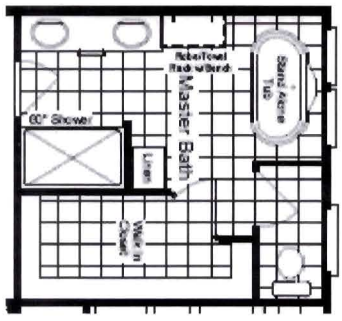

The Horizon 56

Optional Stand Alone Tub and Shower Bath

Spa bath, 8' Walk-in Shower Standard!

Smart Panel Siding
2x6 Sidelwalls with
R-19 Insulation

R-30 Roof
Insulation with
Radiant barrier

30' wide

Model KH30563Z

3 Bedroom, 2 Bath
1,680 sq. ft.

330 Ft. Worth, TX. 4-21

- 8 1/2' Flat Ceilings Throughout
- Dual Pane Windows
- 96" Master Shower
- Large Island in Kitchen
- Barn Door
- 5' Picture Window, Kitchen
- Separate Family Room
- Freezer space available