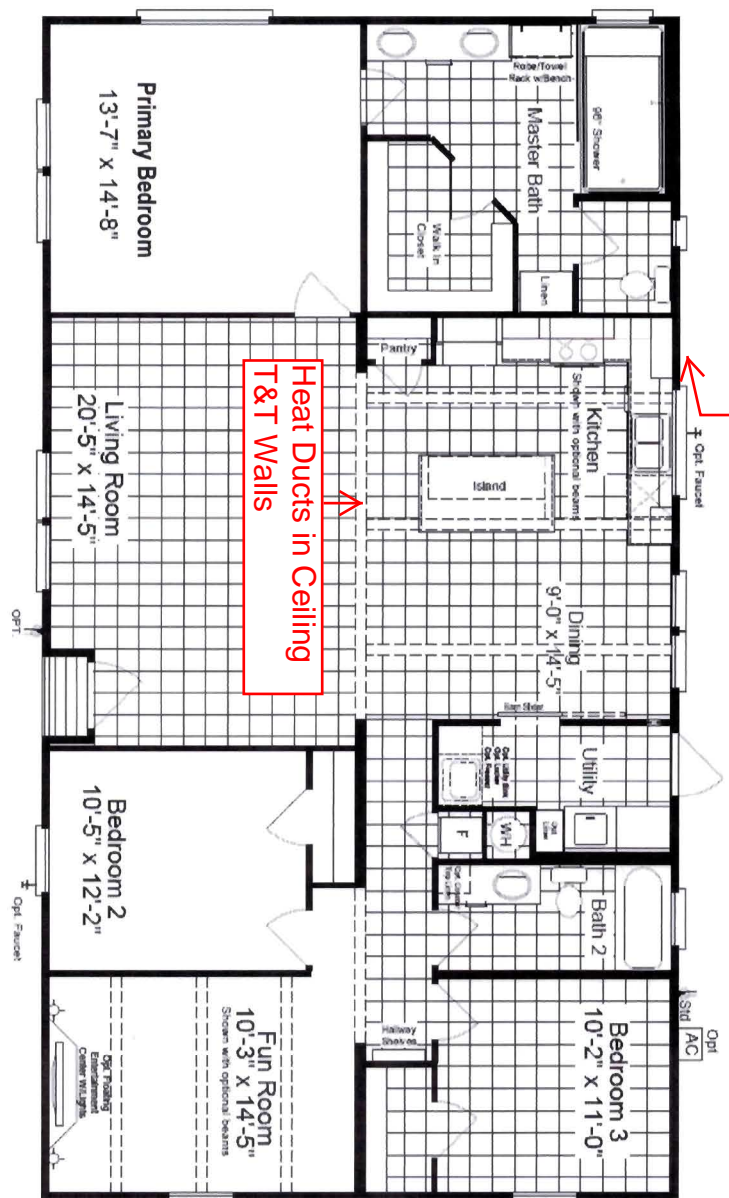

The Horizon 56

Optional Stand Alone Tub and Shower Bath

Spa bath, 8' Walk-in Shower Standard!

Smart Panel Siding
2x6 Sidelwalls with
R-19 Insulation

R-30 Roof
Insulation with
Radiant barrier

30' wide

Model KH30563Z

3 Bedroom, 2 Bath
1,680 sq. ft.

330 Ft. Worth, TX. 4-21

- 8 1/2' Flat Ceilings Throughout
- Dual Pane Windows
- 96" Master Shower
- Large Island in Kitchen
- Barn Door
- 5' Picture Window, Kitchen
- Separate Family Room
- Freezer space available