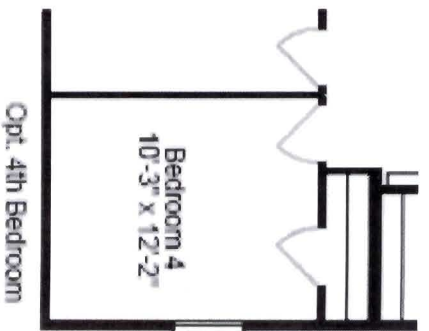

The Horizon 56

Optional Stand Alone Tub and Shower Bath

Spa bath, 8' Walk-in Shower Standard!

Smart Panel Siding
2x6 Sidelwalls with
R-19 Insulation

R-30 Roof
Insulation with
Radiant barrier

30' wide

Model KH30563Z

3 Bedroom, 2 Bath
1,680 sq. ft.

330 Ft. Worth, TX. 4-21

- 8 1/2' Flat Ceilings Throughout
- Dual Pane Windows
- 96" Master Shower
- Large Island in Kitchen
- Barn Door
- 5' Picture Window, Kitchen
- Separate Family Room
- Freezer space available