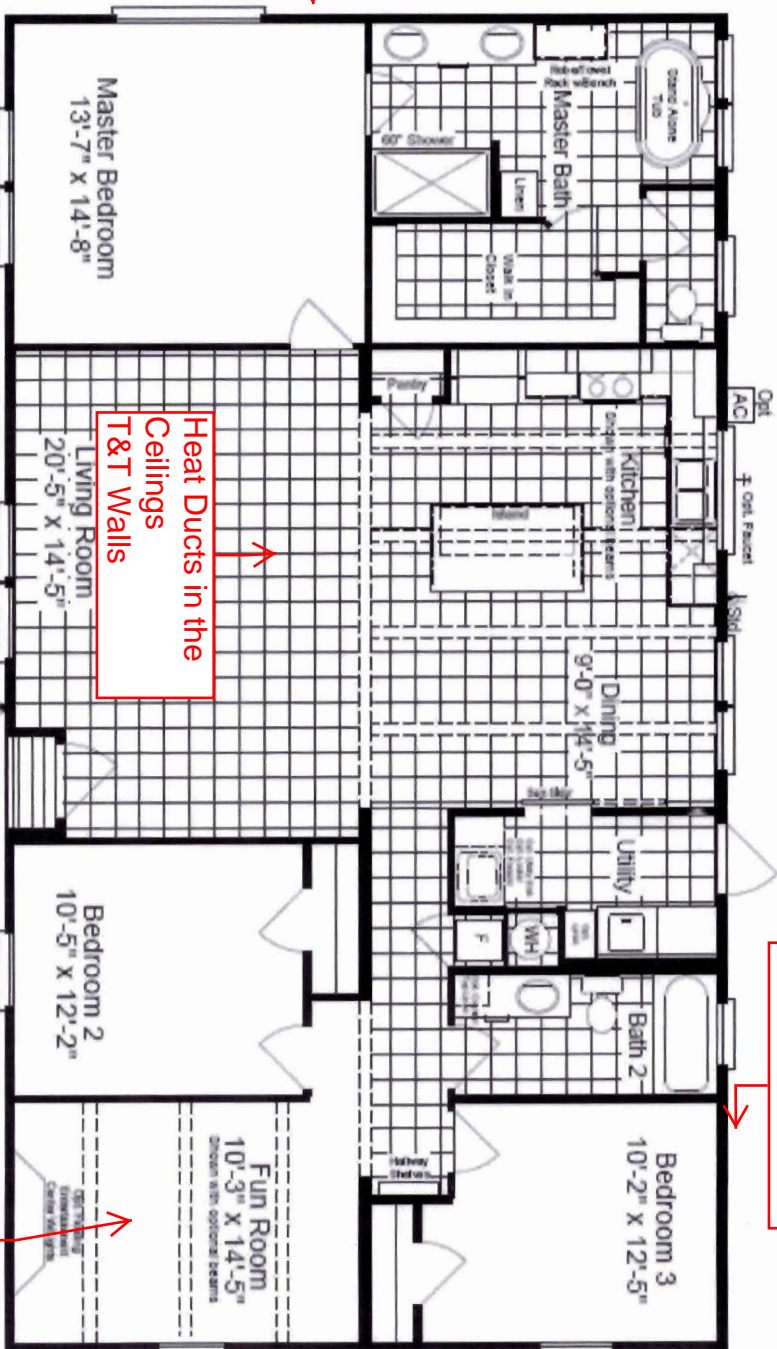

Keystone Series: The Horizon 56

YES

Opt. Spa Master Bath

Smart Panel Siding
2x6 Sidewalls with
R-19 Insulation

Heat Ducts in the
Ceilings
& T Walls

R-30 Roof
Insulation with
Radiant Barrier

YES

30' wide

Model KH30563Z

3 Bedroom, 2 Bath

1,680 sq. ft.

330 Ft. Worth, TX. 4-20

- 8 1/2' Flat Ceilings Throughout
- Dual Pane Windows
- 60" Master Shower
- Large Island in Kitchen

- Barn Door
- Stand-Alone Tub in Master
- Separate Family Room
- Freezer space available