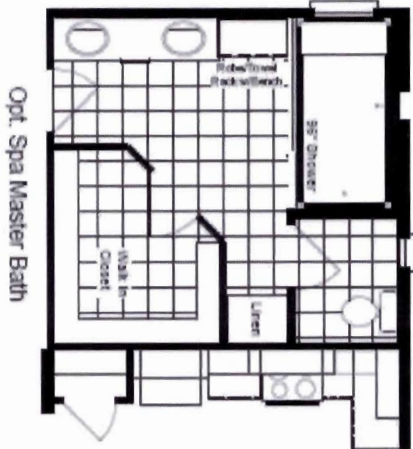

Keystone Series: The Horizon 56

YES

Opt. Spa Master Bath

Smart Panel Siding
2x6 Sidewalls with
R-19 Insulation

Heat Ducts in the
Ceilings
& T Walls

R-30 Roof
Insulation with
Radiant Barrier

YES

30' wide

Model KH30563Z

3 Bedroom, 2 Bath

1,680 sq. ft.

330 Ft. Worth, TX. 4-20

- 8 1/2' Flat Ceilings Throughout
- Dual Pane Windows
- 60" Master Shower
- Large Island in Kitchen

- Barn Door
- Stand-Alone Tub in Master
- Separate Family Room
- Freezer space available