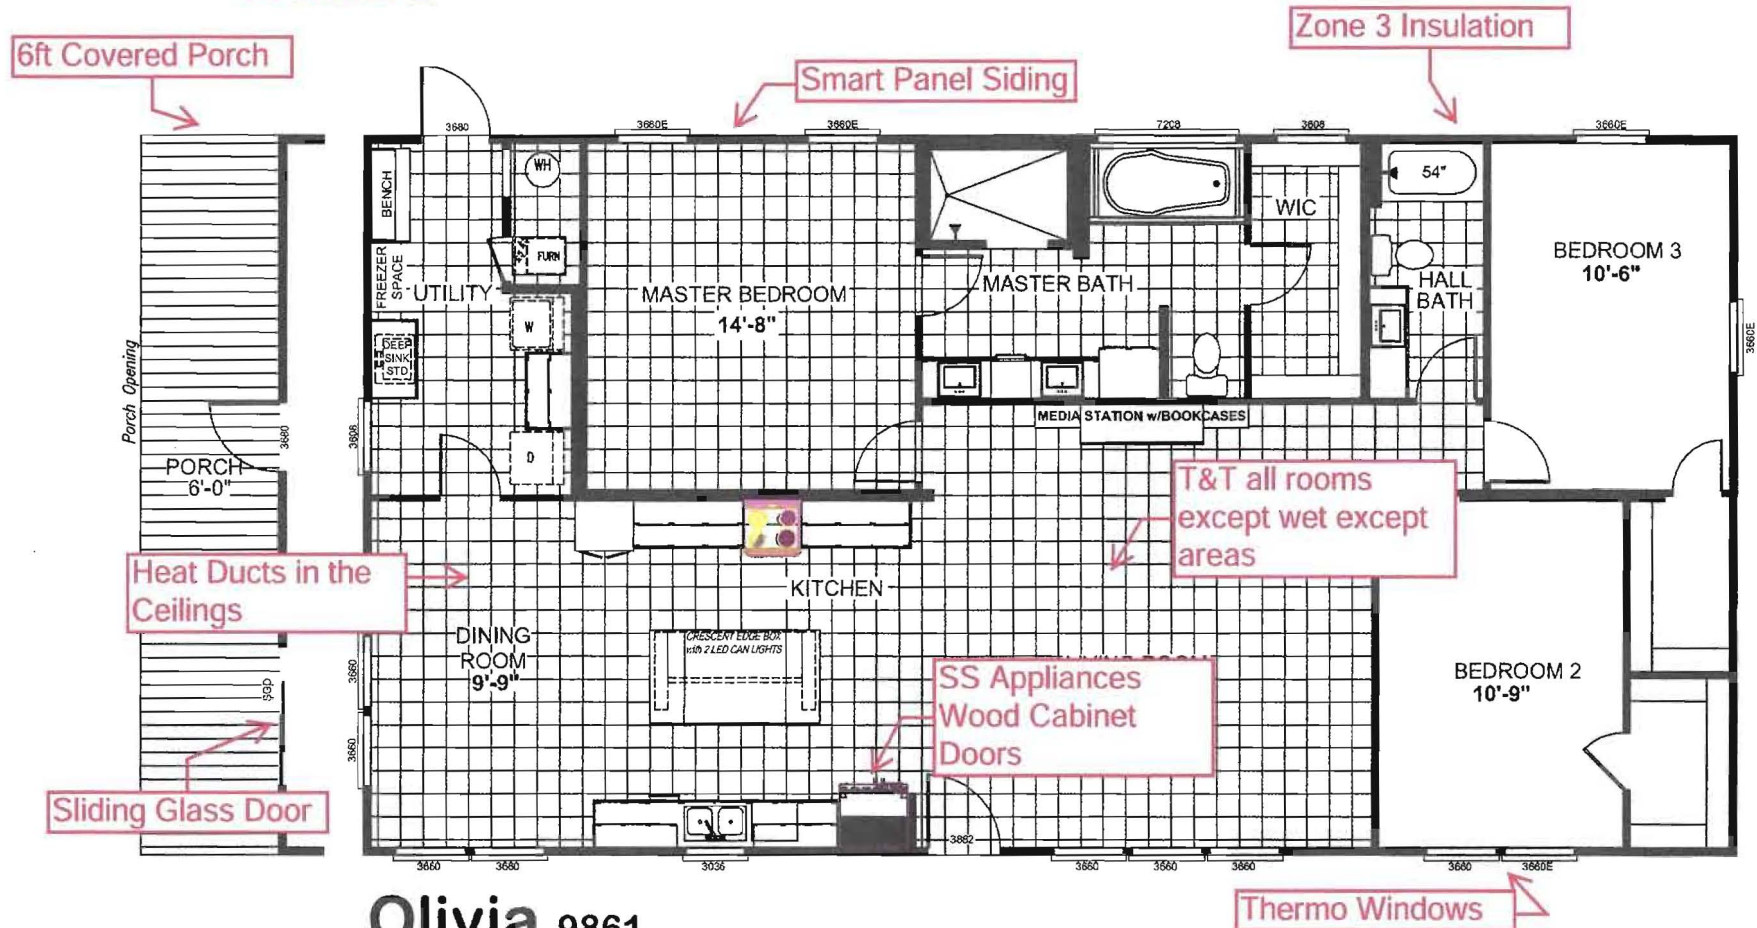

NEXUS TXR

Olivia 9861

32 x 60(64) Overall
 31 x 60 Box 1,860 Lvg.Sq.Ft.
 3 Bedroom 2 Bath
 31 x 66(70) Overall w/6' Porch Option
 Rev. 1-21-21

Due to continued improvements and material change, specifications may change without notice