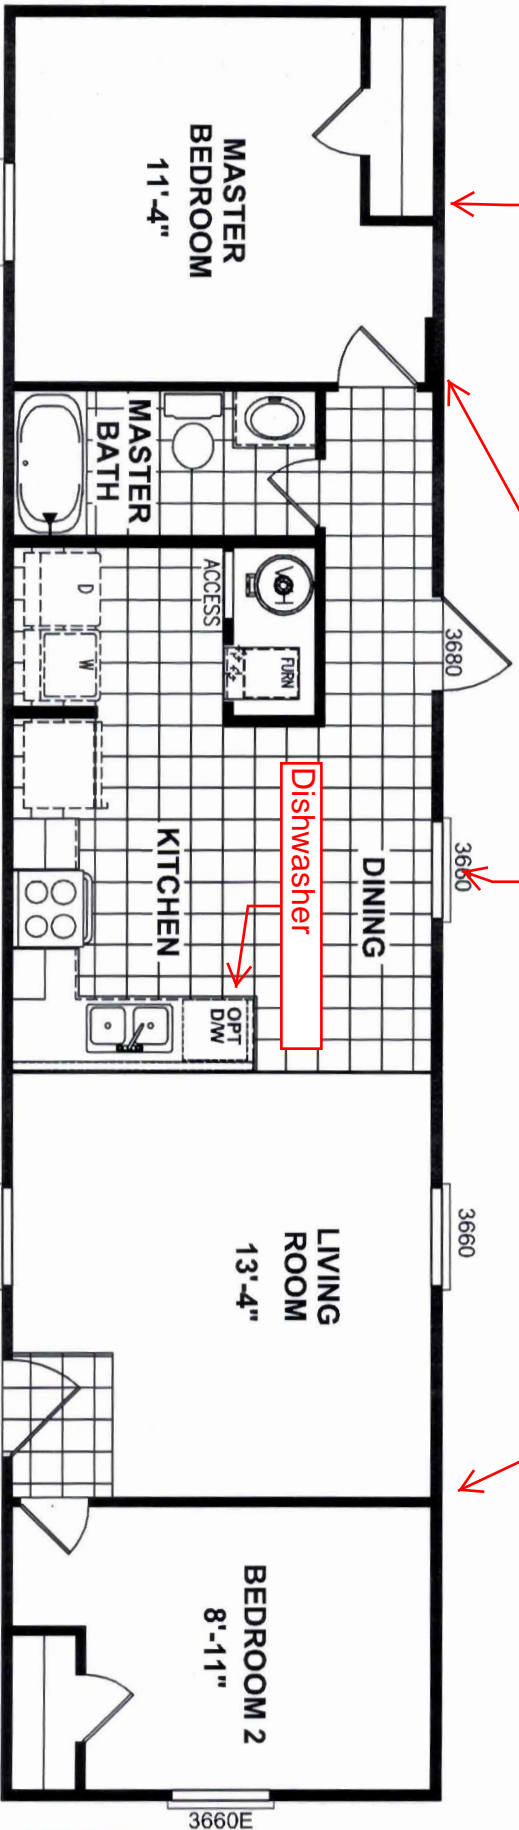

NEXUS

Smart Panel Siding
Shingle Roof

A/C Disconnect

Insulated Windows
w/ Blinds

Zone II Insulation
R-11 Floors
R-11 Sidelwalls
R-22 Roof

Dishwasher

J Hite Homes
932 Early Blvd.
Early, TX 76802
325-641-9999
RBI33121

LEO 9156

14x 56 (60) Overall
13'8" x 56 Box 765 Lvg.Sq.Ft.
2 Bedroom 1 Bath
Rev. 5-8-19

OPT 48" FG Shower

Due to continued improvements and material change, specifications may change without notice