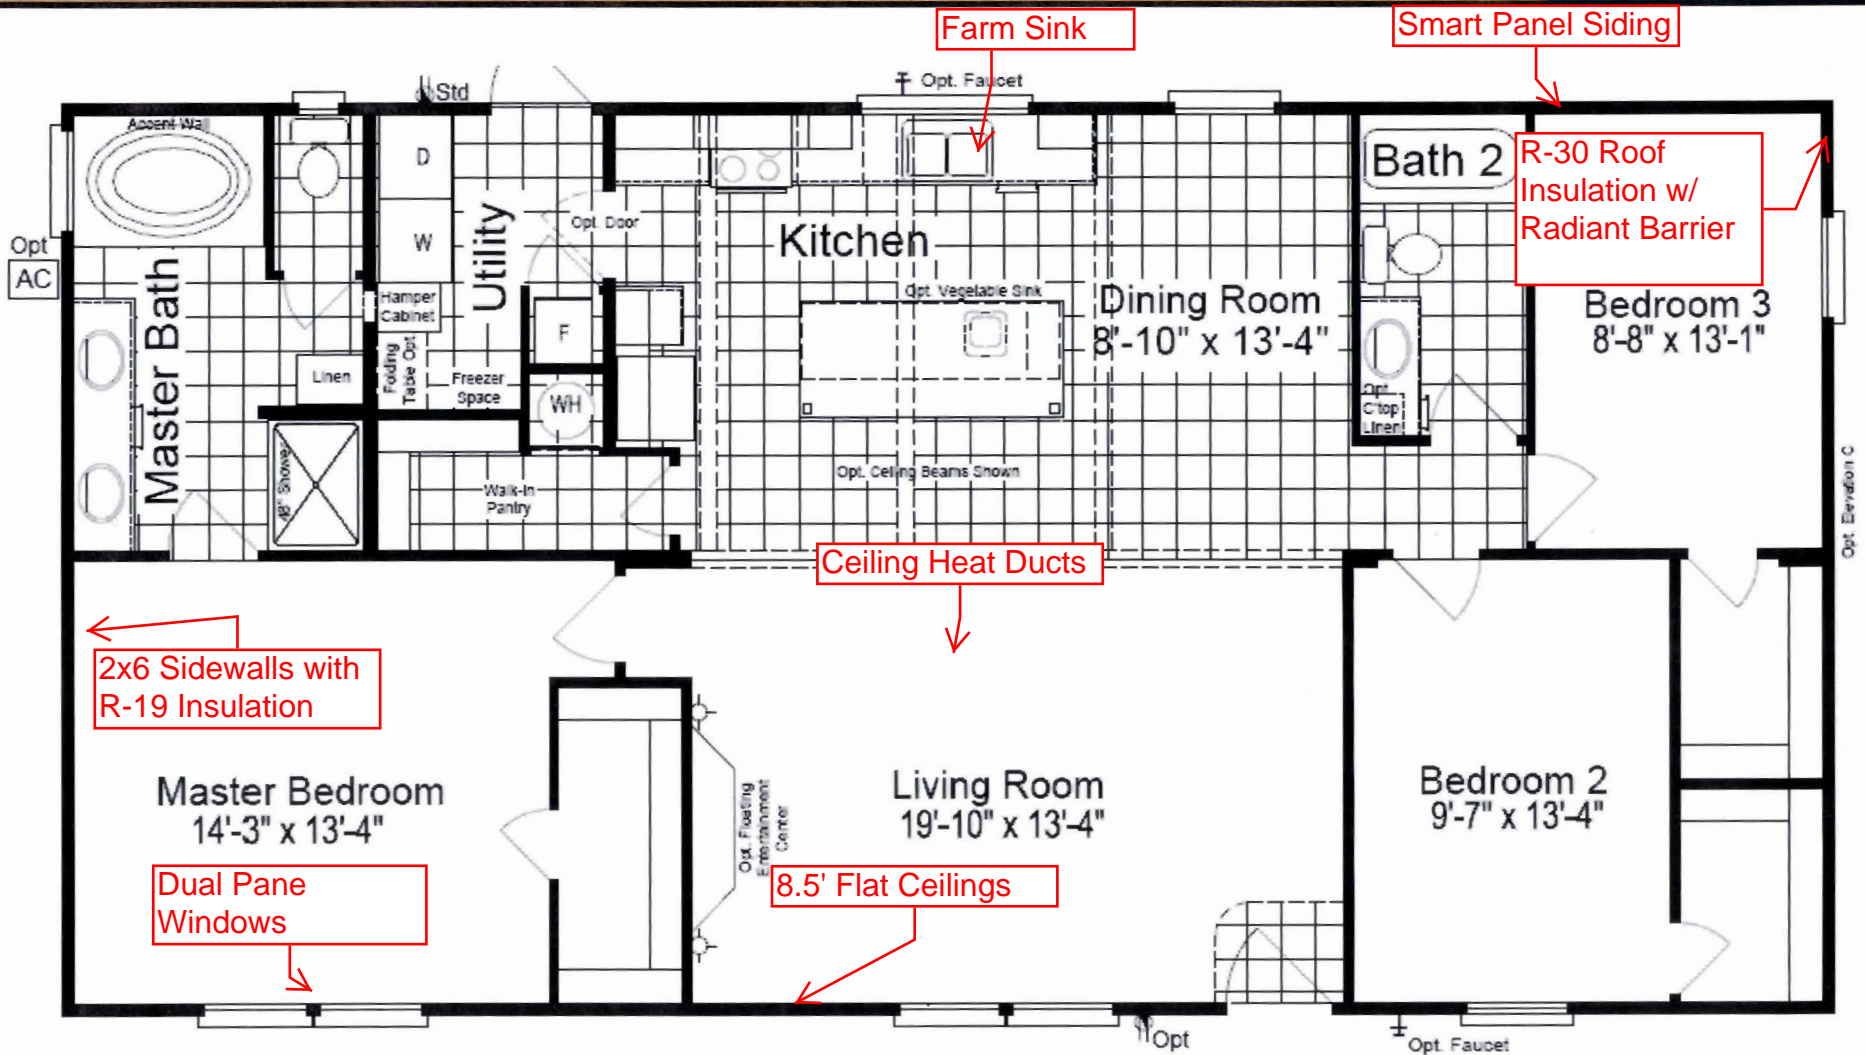

The Fantasy Island

Model SA28543F
1,458 Sq. Ft.
3 Bedroom, 2 Bath
 Ft. Worth, TX. 11/19

8 1/2' Flat Ceilings
Master Bath with 48" shower
Oval Deck Tub in Master Bath

Walk-in Closets & Walk in Pantry
Freezer Space
8' kitchen island & Picture window

Copyright © Palm Harbor Homes. Because we have a continuous product updating and improvement process, prices, plans, dimensions, features, materials, specifications and availability are subject to change without notice or obligation. Please refer to working drawings for actual dimensions. Renderings and floor plans are artist's depictions only and may vary from the completed home. Square footage calculations and room dimensions are approximate subject to industry standards.