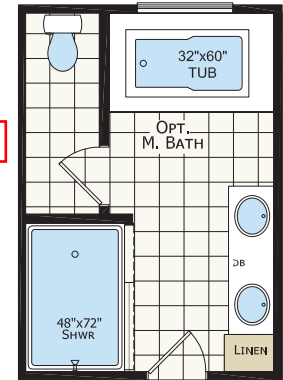

MODEL 110-IN3256N-HUD

3 BD 2 Bath
 TOTAL AREA: 1699 SQ. FT.

J Hite Homes
 932 Early Blvd
 Early, TX 76802
 325-641-9999
 RBI33121

56'-0"

30'-4"

2x6 Sidewalls with R-19 Insulation

Insulated Windows

Smart Panel Siding
 Ceilings 8.6FT Flat

R-40 Roof Insulation with Radiant Barrier

Tape & Textured Walls Through Out

Tiled Shower

Porcelain Sinks

Heat Ducts in the Ceilings

Tray Ceiling 10ft

2x8 Floor Joist

Fiberglass Tub