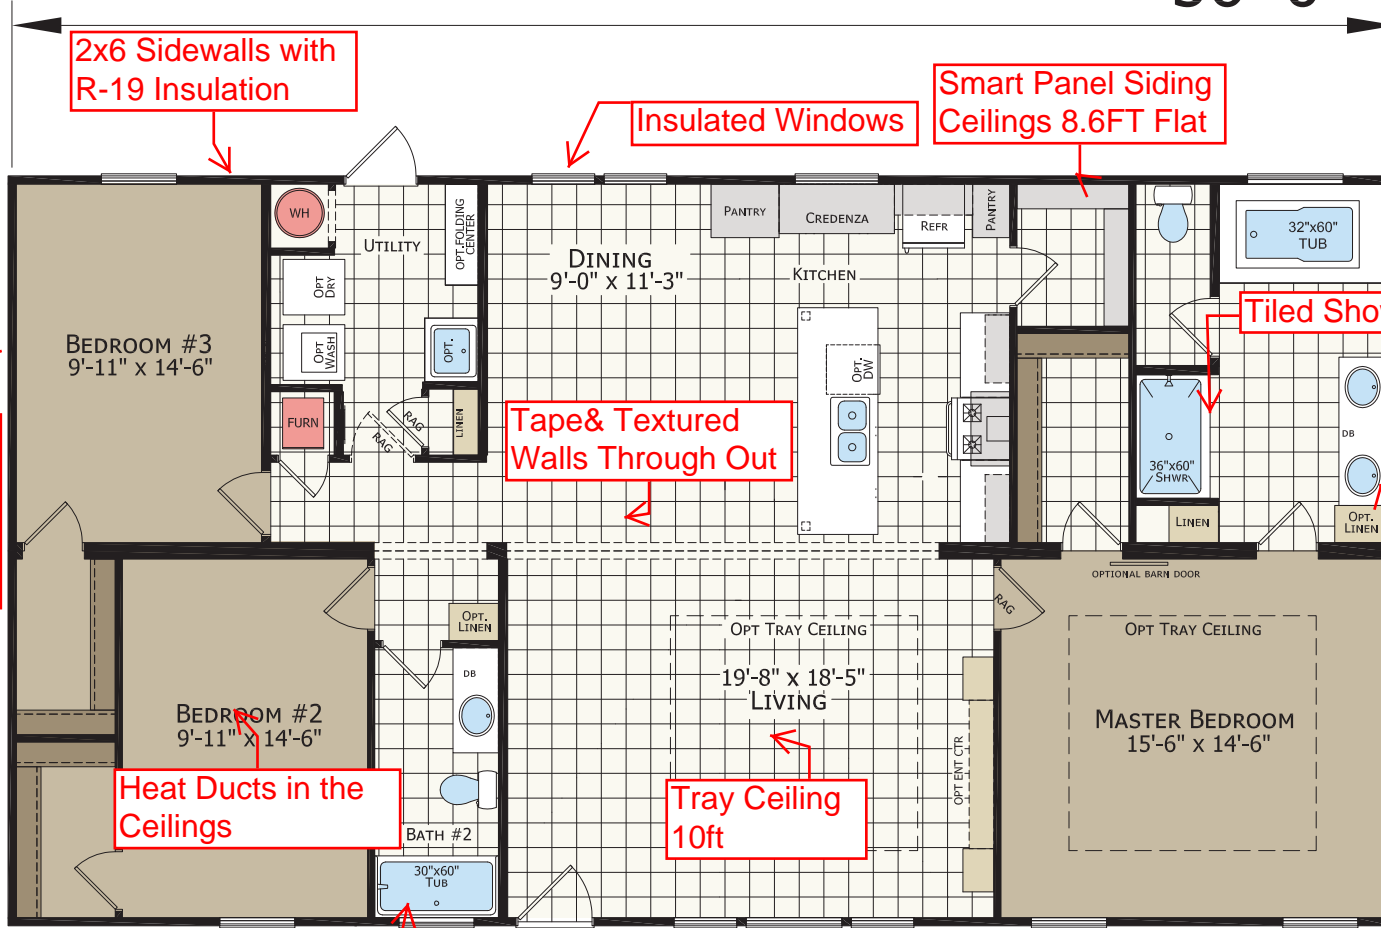

MODEL 110-IN3256N-HUD

3 BD 2 Bath
 TOTAL AREA: 1699 SQ. FT.

J Hite Homes
 932 Early Blvd
 Early, TX 76802
 325-641-9999
 RBI33121

56'-0"

30'-4"

2x6 Sidewalls with R-19 Insulation

Insulated Windows

Smart Panel Siding
 Ceilings 8.6FT Flat

R-40 Roof Insulation with Radiant Barrier

Tape & Textured Walls Through Out

Tiled Shower

Porcelain Sinks

Heat Ducts in the Ceilings

Tray Ceiling 10ft

2x8 Floor Joist

Fiberglass Tub