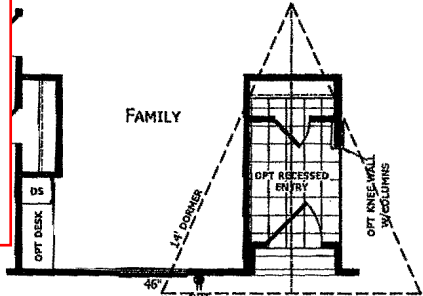

8.6FT Flat Ceilings
Smart Panel Siding
Shingle Roof

Microwave over
the Range

48" Shower
Mop Sink Utility

Large Soaker Tub
China Sinks

T&T Walls
Master Bedroom
Living Room
Dining Room
Hall

J Hite Homes
932 Early Blvd.
Early, Texas 76802
325-641-9999
RBI33121

501 S. BURLESON BLVD. BURLESON, TX 76028

DAPIA SEAL

MODIFICATIONS

MODEL: 125-CSD3268J
30'-4" x 68'-0" 4 BEDROOM / 2 BATH

SHEET:

TITLE: LITERATURE PLAN

L-101

PROPRIETARY AND CONFIDENTIAL
THESE DRAWINGS AND SPECIFICATIONS ARE ORIGINAL
PROPRIETARY AND CONFIDENTIAL MATERIALS OF CHAMPION.
COPYRIGHT © 1978-2008 BY CHAMPION

DRAWN BY: Heryk Perez DATE: 07-23-18
SCALE: NOT TO SCALE AREA: 2,062 SQ.FT.