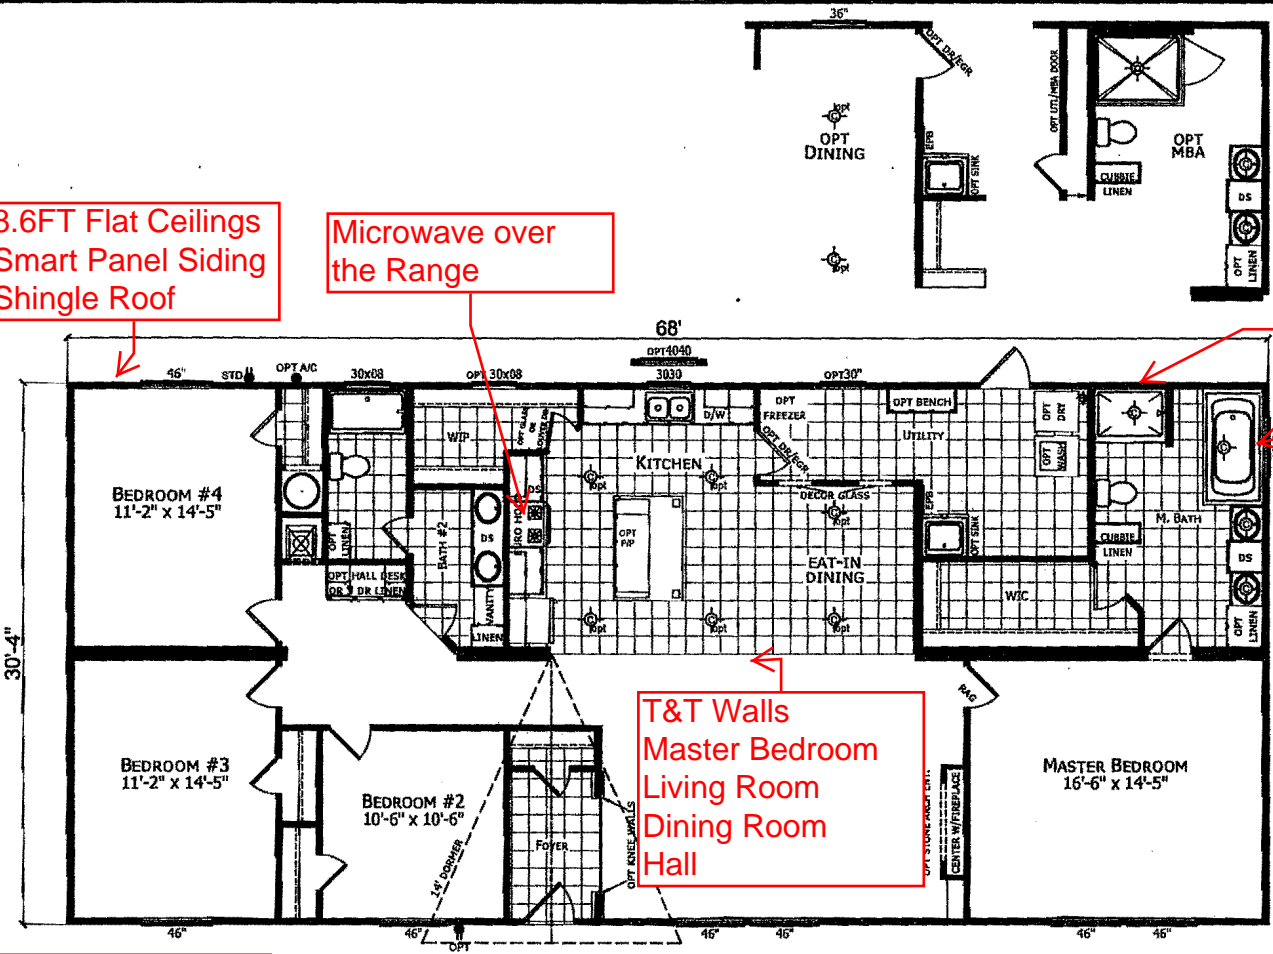

8.6FT Flat Ceilings
Smart Panel Siding
Shingle Roof

Microwave over
the Range

48" Shower
Mop Sink Utility

Large Soaker Tub
China Sinks

T&T Walls
Master Bedroom
Living Room
Dining Room
Hall

J Hite Homes
932 Early Blvd.
Early, Texas 76802
325-641-9999
RBI33121

J Hite Energy Buster Pkg
2x6 Sidewall w/ R-19 Insulation
Thermopane Windows
R-30 Roof Insulation
Radiant Barrier Under Shingles
Heat Ducts in the Ceiling

NOTE:
FLOORPLAN SUBJECT TO MINOR
CHANGE WITHOUT NOTICE.

501 S. BURLESON BLVD. BURLESON, TX 76028

DAPIA SEAL

MODIFICATIONS

MODEL: 125-CSD3268J
30'-4" x 68'-0" 4 BEDROOM / 2 BATH

SHEET:

TITLE: LITERATURE PLAN

L-101

PROPRIETARY AND CONFIDENTIAL
THESE DRAWINGS AND SPECIFICATIONS ARE ORIGINAL
PROPRIETARY AND CONFIDENTIAL MATERIALS OF CHAMPION.
COPYRIGHT © 1978-2008 BY CHAMPION

DRAWN BY: Heryk Perez DATE: 07-23-18
SCALE: NOT TO SCALE AREA: 2,062 SQ.FT.