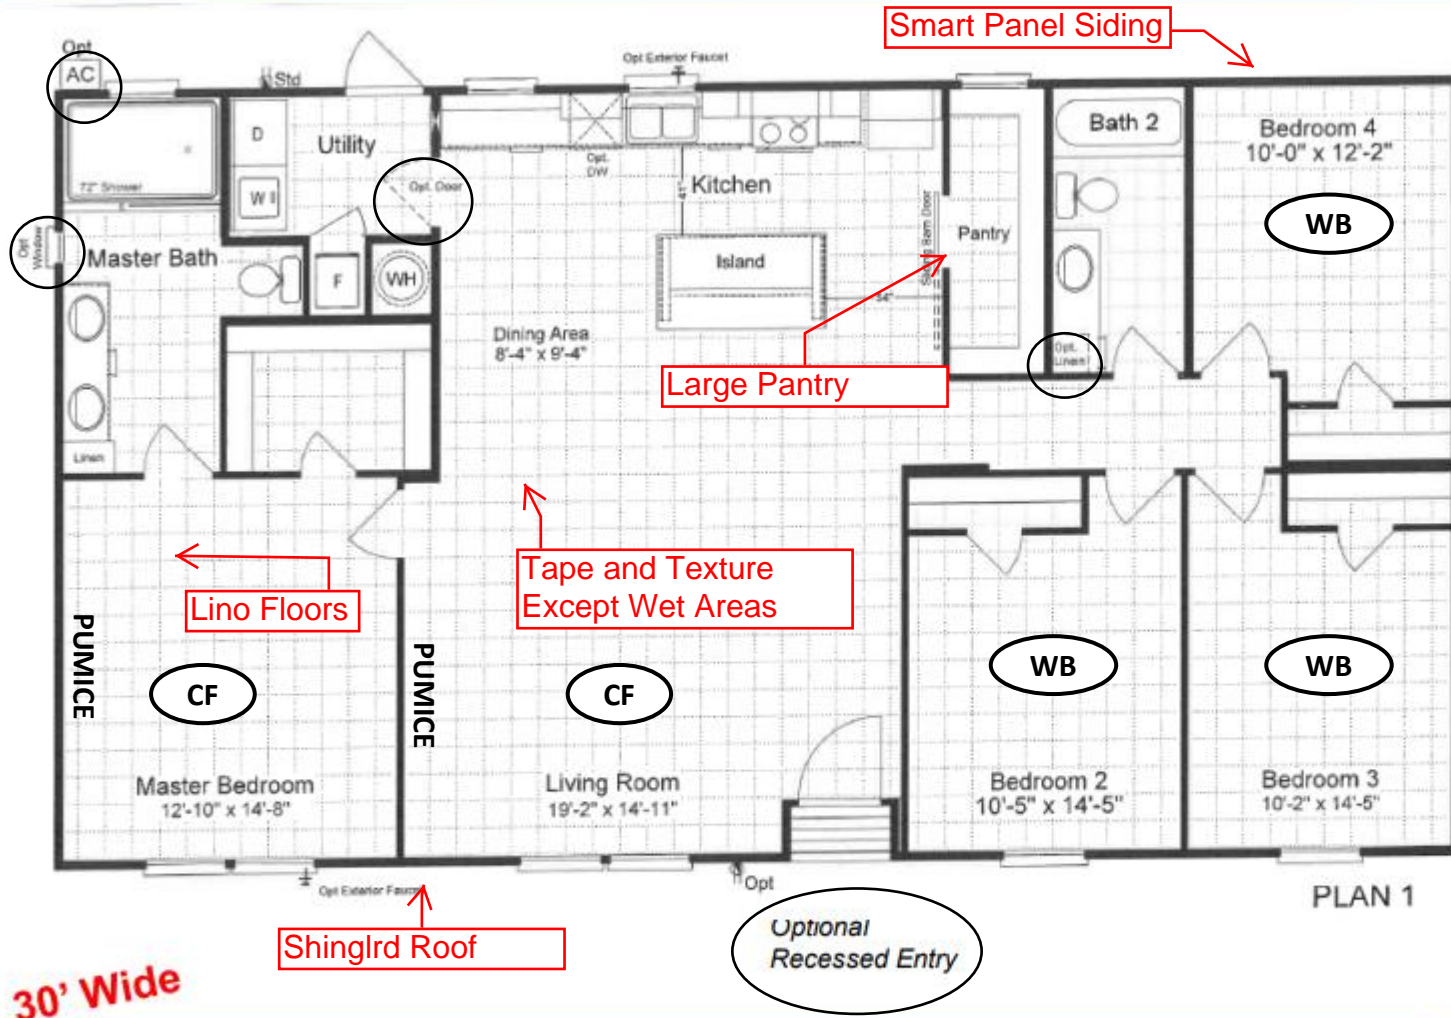

# The Homeland 54

**J HITE**  
**SALES – GARY**  
**CUST – STOCK**

2x6 Sidewall w/R21 Insulation  
 R-38 Roof Insulation with Radiant Barrier  
 R-22 Floor Insulation  
 Ceiling Heat Ducts

**30' Wide**

**Model SA30544H**  
**1,620 Sq. Ft.**  
**4 Bedroom, 2 Bath**  
 Ft. Worth, TX. 7/24

**8 1/2' Flat Ceilings**  
**Master bath with 72" shower**  
**Separate Utility Room**

**Island in Kitchen**  
**Family Room Available opt.**  
**Larger Pantry**

Copyright © Palm Harbor Homes. Because we have a continuous product updating and improvement process, prices, plans, dimensions, features, materials, specifications and availability are subject to change without notice or obligation. Please refer to working drawings for actual dimensions. Renderings and floor plans are artist's depictions only and may vary from the completed home. Square footage calculations and room dimensions are approximate subject to industry standards.