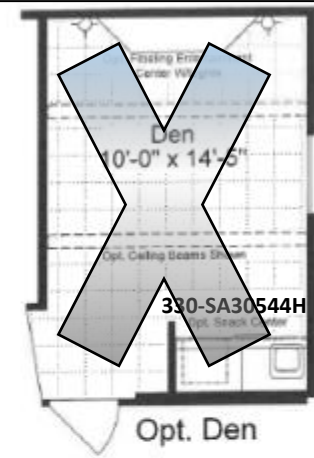

# The Homeland 54

**J HITE**  
**SALES – GARY**  
**CUST – STOCK**

2x6 Sidewall w/R21 Insulation  
 R-38 Roof Insulation with Radiant Barrier  
 R-22 Floor Insulation  
 Ceiling Heat Ducts

**30' Wide**

**Model SA30544H**  
**1,620 Sq. Ft.**  
**4 Bedroom, 2 Bath**  
 Ft. Worth, TX. 7/24

**8 1/2' Flat Ceilings**  
**Master bath with 72" shower**  
**Separate Utility Room**

**Island in Kitchen**  
**Family Room Available opt.**  
**Larger Pantry**

Copyright © Palm Harbor Homes. Because we have a continuous product updating and improvement process, prices, plans, dimensions, features, materials, specifications and availability are subject to change without notice or obligation. Please refer to working drawings for actual dimensions. Renderings and floor plans are artist's depictions only and may vary from the completed home. Square footage calculations and room dimensions are approximate subject to industry standards.