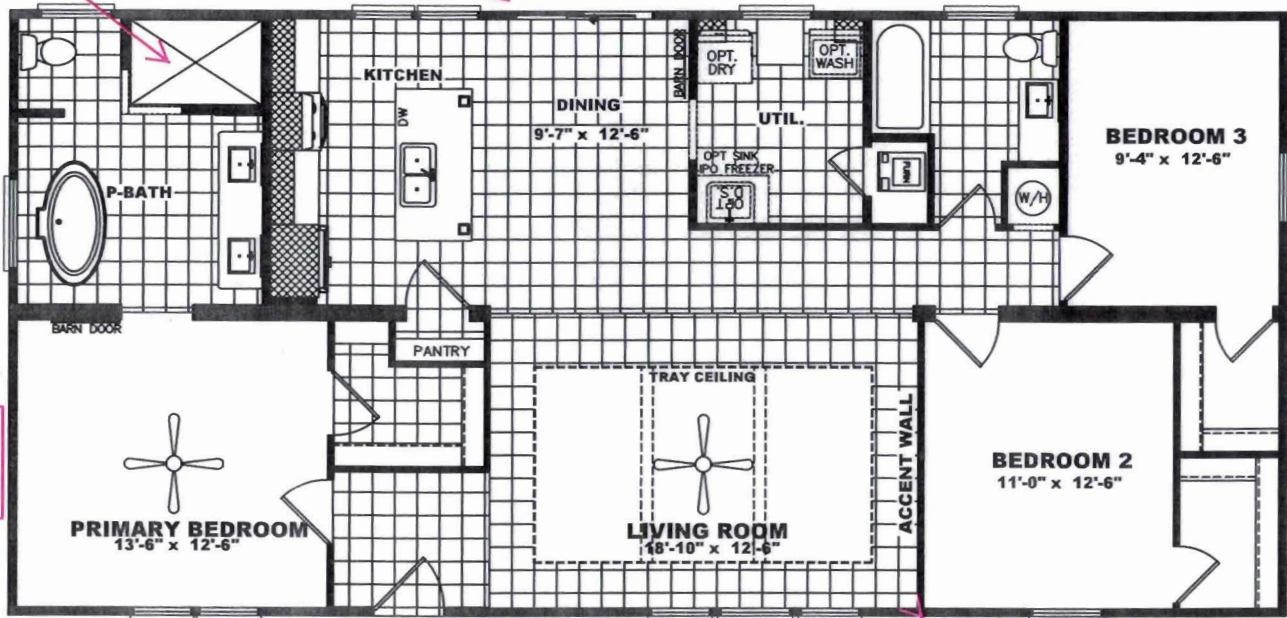

J Hite Homes
 932 Early Blvd.
 Early, TX. 76802
 325-641-9999
 RBI 33121

Featuring J Hite Super Energy Buster Package
 R-22 Insulation in the Floors
 R-21 Insulation Sidewall
 R-40 Insulation Roof
 Radiant Barrier under Architectural Shingles
 Low E Thermal Pane Windows & SGD
 Heat Ducts in Ceiling
 Smart Thermostat
 Smart Heat Pump and Water Heater

Tiled Shower
 Fiberglass Tubs
 China Sinks

Quartz Countertop
 SxS Refer
 Smoothtop Range
 Dishwasher
 Microwave over the Range

Tape & Textured Walls Throughout
 Lino Throughout

Smart Panel Siding