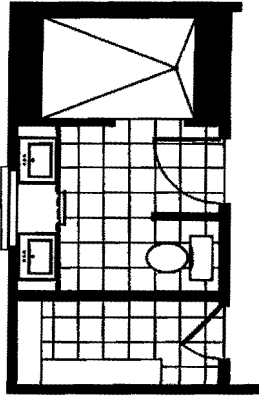

**ALTERNATE
MASTER BATH
w/ Walk-in Shwr**

Smart Panel Siding
Shingle Roof
R30 Roof Insulation
R22 Floor Insulation
R11 Sidewall Insulation
Up Flow Air
Thermal Pane Windows
LED Lights
50 Gallon Water Heater
China Lavs
Fiberglass Tub & Showers
A/C Disconnect

T&T Walls Except
Wet Areas

Sliding Glass Door

MODEL: NEXUS TXR 9576

16'x76' (80' OVERALL)
APPROX. 1178 SQ. FT.
3 BEDROOMS, 2 BATHS
REV: NEW

Appliance PKG Stainless Steel
25 CU FT Side by Side Fridge
Smooth Top Range
Dishwasher
Microwave over the Range
Farm Sink w/ Goose Neck Faucet
Tile Backsplash