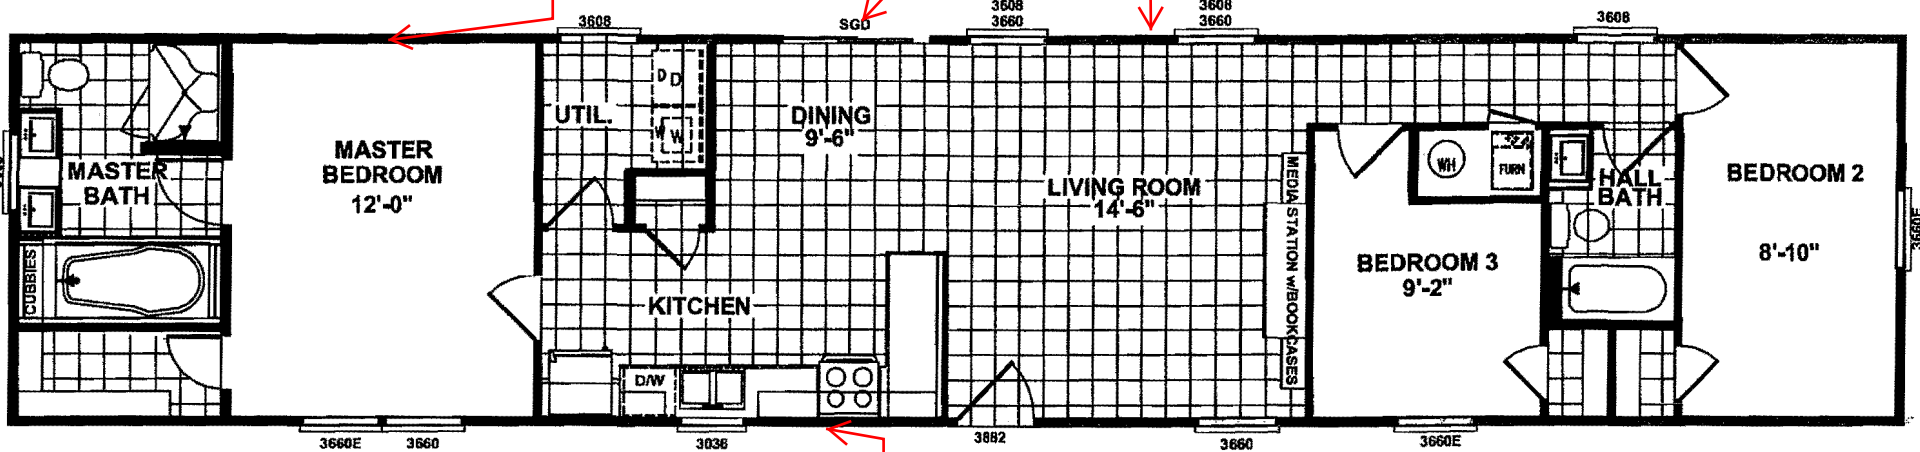

**ALTERNATE
MASTER BATH
w/ Walk-in Shwr**

Smart Panel Siding
Shingle Roof
R30 Roof Insulation
R22 Floor Insulation
R11 Sidewall Insulation
Up Flow Air
Thermal Pane Windows
LED Lights
50 Gallon Water Heater
China Lavs
Fiberglass Tub & Showers
A/C Disconnect

T&T Walls Except
Wet Areas

Sliding Glass Door

MODEL: NEXUS TXR 9576

16'x76' (80' OVERALL)
APPROX. 1178 SQ. FT.
3 BEDROOMS, 2 BATHS
REV: NEW

Appliance PKG Stainless Steel
25 CU FT Side by Side Fridge
Smooth Top Range
Dishwasher
Microwave over the Range
Farm Sink w/ Goose Neck Faucet
Tile Backsplash