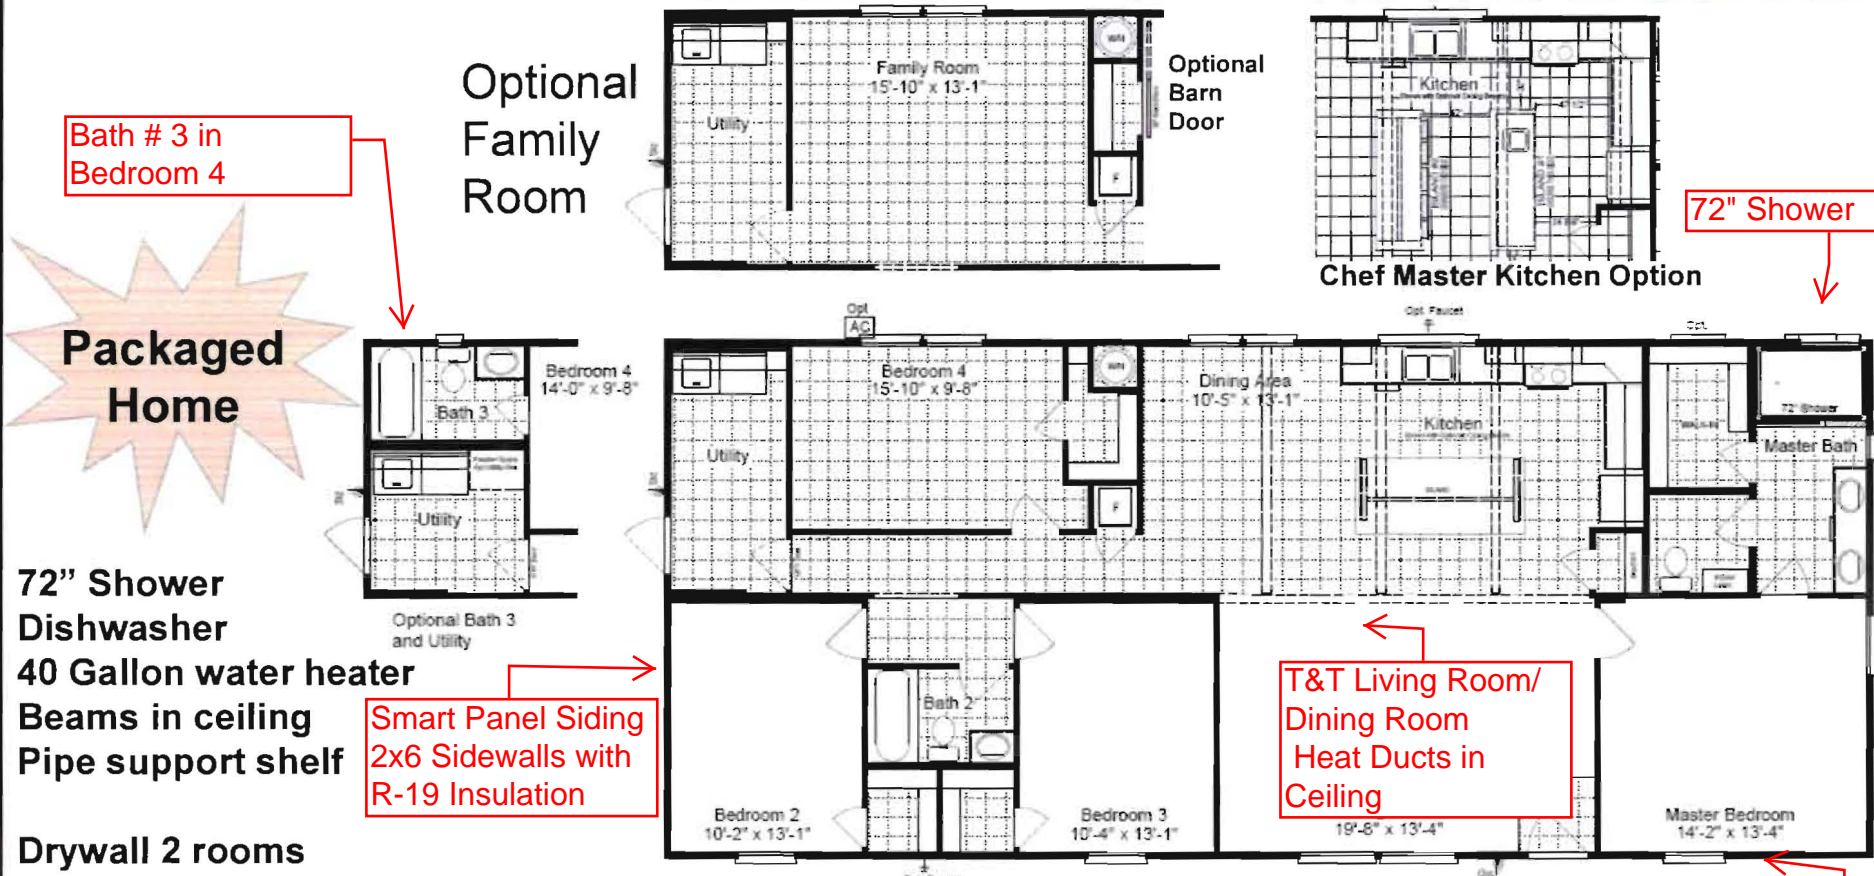

The Benbrook

Bath # 3 in Bedroom 4

Packaged Home

- 72" Shower
- Dishwasher
- 40 Gallon water heater
- Beams in ceiling
- Pipe support shelf

- Drywall 2 rooms
- 60" tub in guest bath
- 8' Island
- 8 1/2' flat ceilings

Smart Panel Siding
2x6 Sidewalls with
R-19 Insulation

T&T Living Room/
Dining Room
Heat Ducts in
Ceiling

R-30 Roof
Insulation with
Radiant Barrier

Model SA28644B
1,749Sq. Ft.
3 Bedroom, 2 Bath
Ft. Worth, TX. 12/21

8 1/2' Flat Ceilings
Master Bath with 72" shower
Large picture window in kitchen

Walk-in Master Closet
3 Bath Home available opt.
Large Kitchen Island

Copyright © Palm Harbor Homes. Because we have a continuous product updating and improvement process, prices, plans, dimensions, features, materials, specifications and availability are subject to change without notice or obligation. Please refer to working drawings for actual dimensions. Renderings and floor plans are artist's depictions only and may vary from the completed home. Square footage calculations and room dimensions are approximate subject to industry standards.