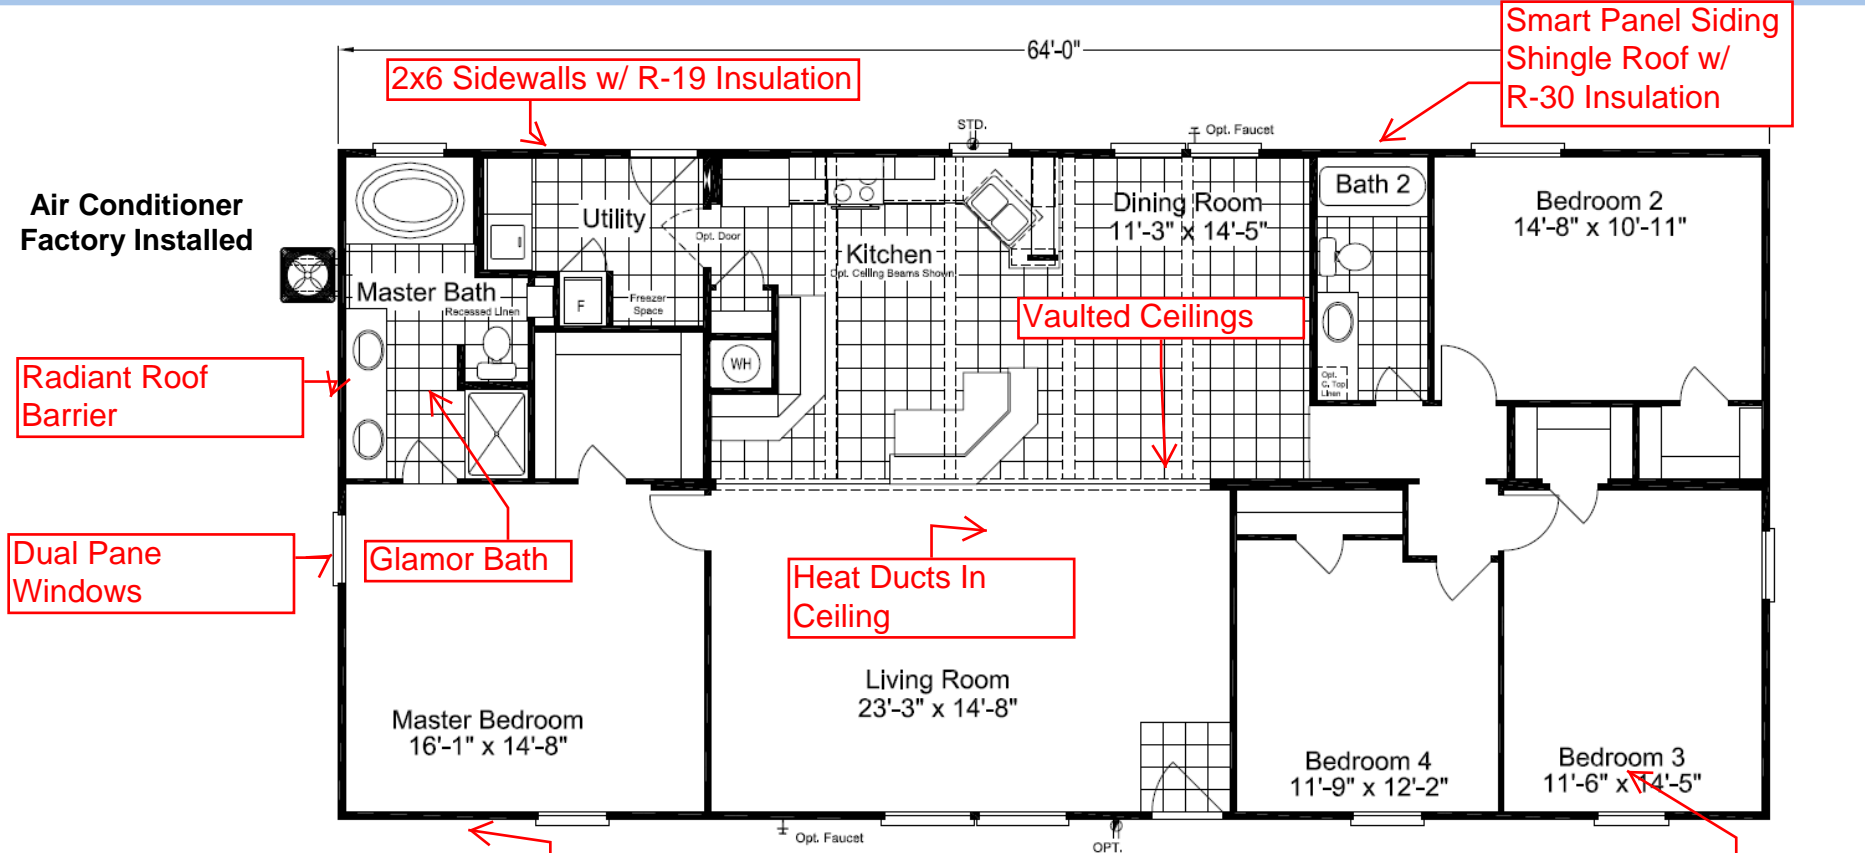

Super Saver Cypress III

The Cypress III
Model SA30644C
1,920 Sq. Ft.
4 Bedroom, 2 Bath
Ft. Worth, TX. 4/16

8 ft.. Sidewalls

Features

- Glamour Master Bath with 48" shower
- Large Living Room
- Oval Deck Tub in Master Bath