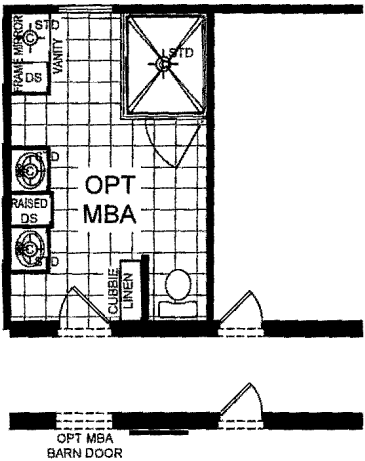

J Hite's Energy Buster Package
 Includes
 2x6 Sidewalls with R-19 Insulation
 R-30 Roof Insulation W/ Radiant Barrier
 Large Thermopane Windows
 Heat Ducts in the Ceilings

NOTE:
 FLOORPLAN SUBJECT TO MINOR
 CHANGE WITHOUT NOTICE.

Smart Panel Siding

China Sinks

J Hite Homes
 932 Early Blvd.
 Early, Tx. 76802
 325-641-9999
 RBI33121

Soaker Tub with
 48" Shower in
 Master Bath

Sliding Glass Door

Mop Sink

Freezer Plug

Built in Desk