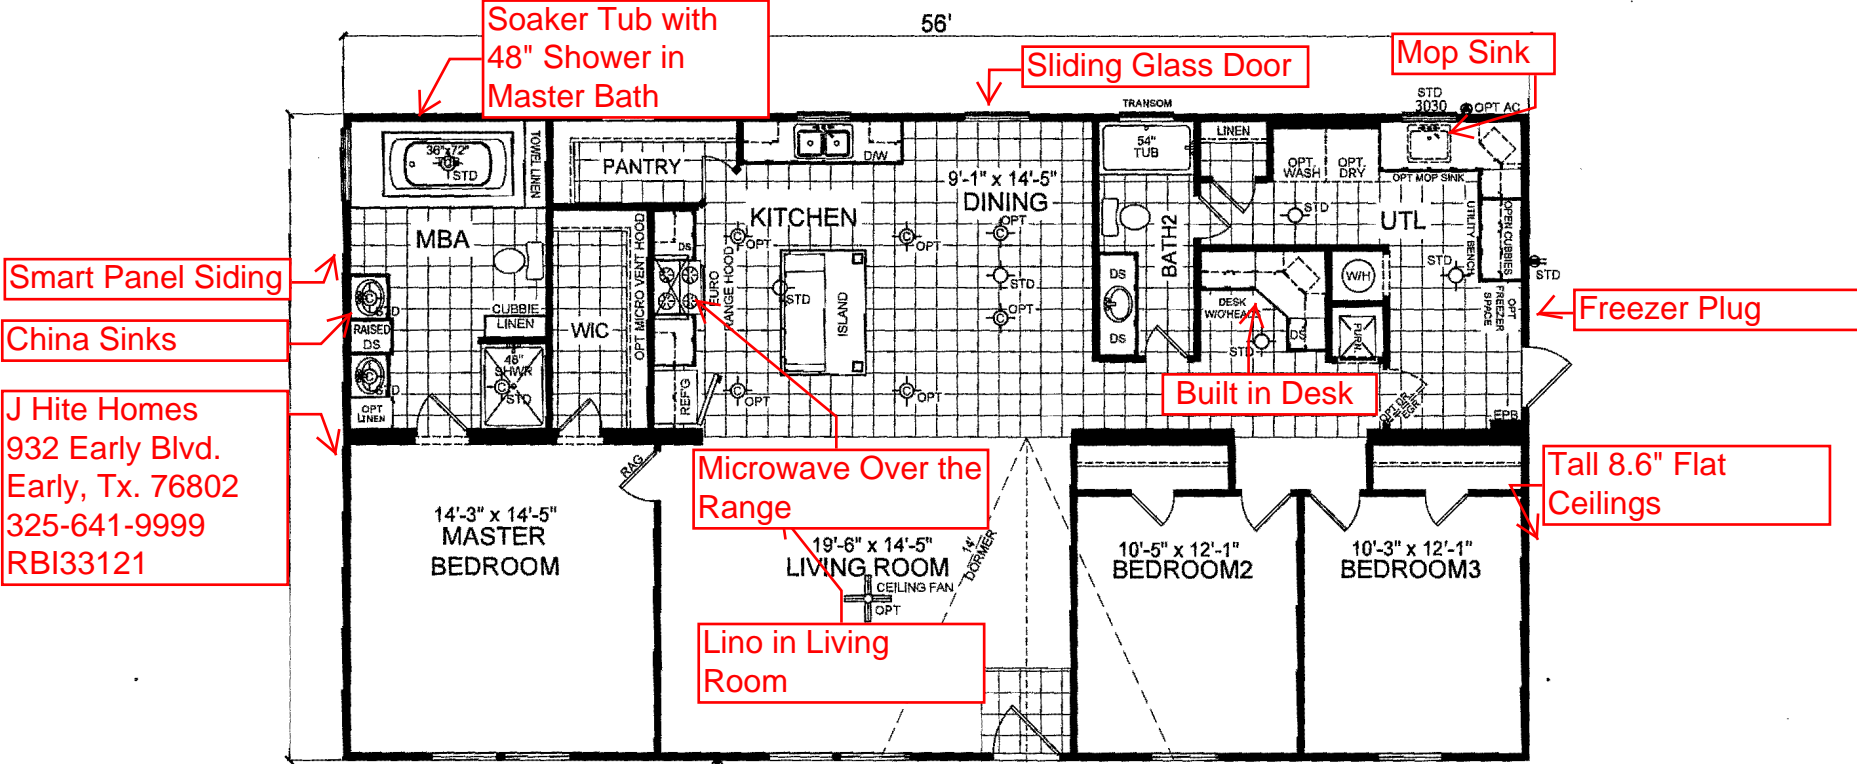

J Hite's Energy Buster Package
 Includes
 2x6 Sidewalls with R-19 Insulation
 R-30 Roof Insulation W/ Radiant Barrier
 Large Thermopane Windows
 Heat Ducts in the Ceilings

NOTE:
 FLOORPLAN SUBJECT TO MINOR
 CHANGE WITHOUT NOTICE.

Smart Panel Siding

China Sinks

J Hite Homes
 932 Early Blvd.
 Early, Tx. 76802
 325-641-9999
 RBI33121

Soaker Tub with
 48" Shower in
 Master Bath

Sliding Glass Door

Mop Sink

Freezer Plug

Built in Desk

MODEL: 125-CSD3256K 30'-4" x 56'-0" 3 BEDROOM / 2 BATH
TITLE: LITERATURE PLAN
DRAWN BY: ABEL
DATE: 04-10-18
SCALE: NOT TO SCALE
AREA: 1,699 SQ. FT.

SHEET:
L-101