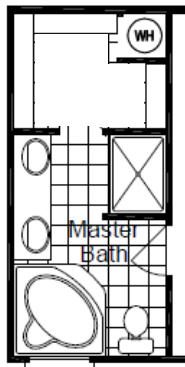

Ft. Worth, TX

HBO

**18'
Wide**

**Glamour
Bath**

Model SM18763H

3 Bedroom, 2 Bath

1,330 Sq. Ft.

330 Ft. Worth, TX. 3/18

Special Features

- Vaulted Ceilings Through-out
- Dual Pane Windows
- Master Bath Optional Glamour Bath
- Entertainment Center Cabinet Optional