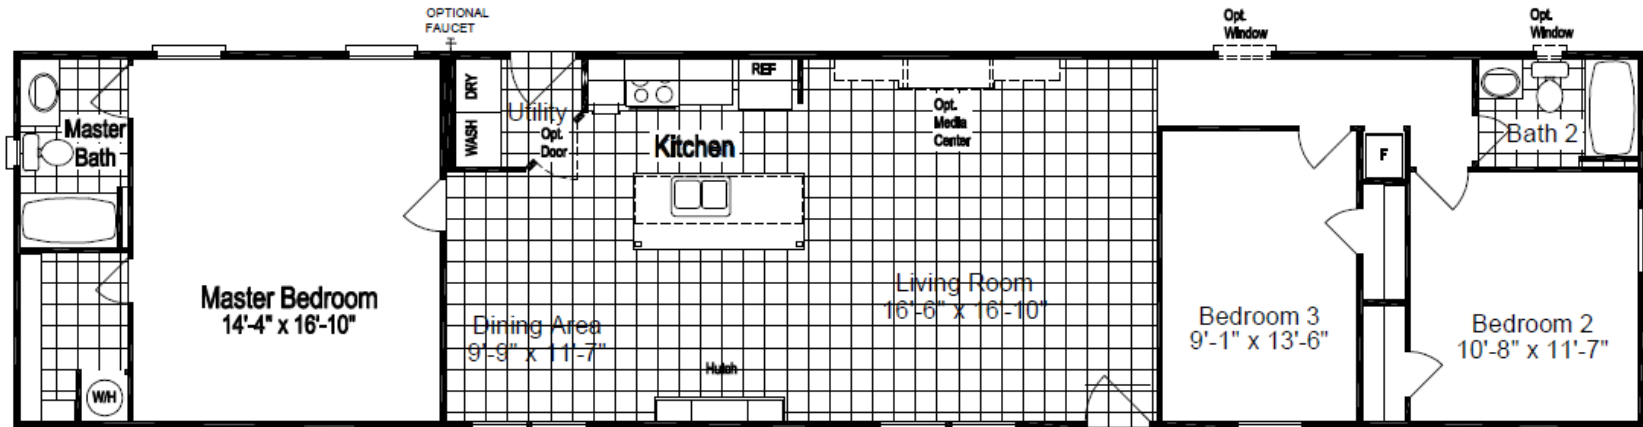

Ft. Worth, TX

HBO

**18'
Wide**

**Glamour
Bath**

Model SM18763H

3 Bedroom, 2 Bath

1,330 Sq. Ft.

330 Ft. Worth, TX. 3/18

Special Features

- Vaulted Ceilings Through-out
- Dual Pane Windows
- Master Bath Optional Glamour Bath
- Entertainment Center Cabinet Optional