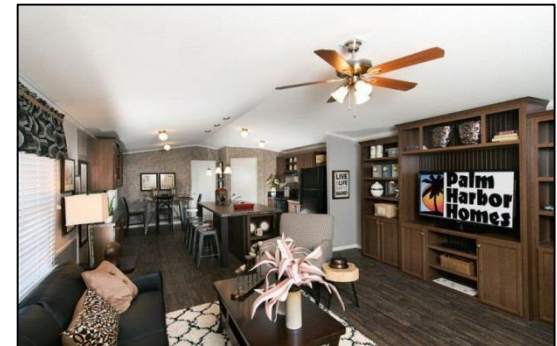

Ft. Worth, TX

HBO

**18'
Wide**

**Glamour
Bath**

Model SM18763H

3 Bedroom, 2 Bath

1,330 Sq. Ft.

330 Ft. Worth, TX. 3/18

Special Features

- Vaulted Ceilings Through-out
- Dual Pane Windows
- Master Bath Optional Glamour Bath
- Entertainment Center Cabinet Optional