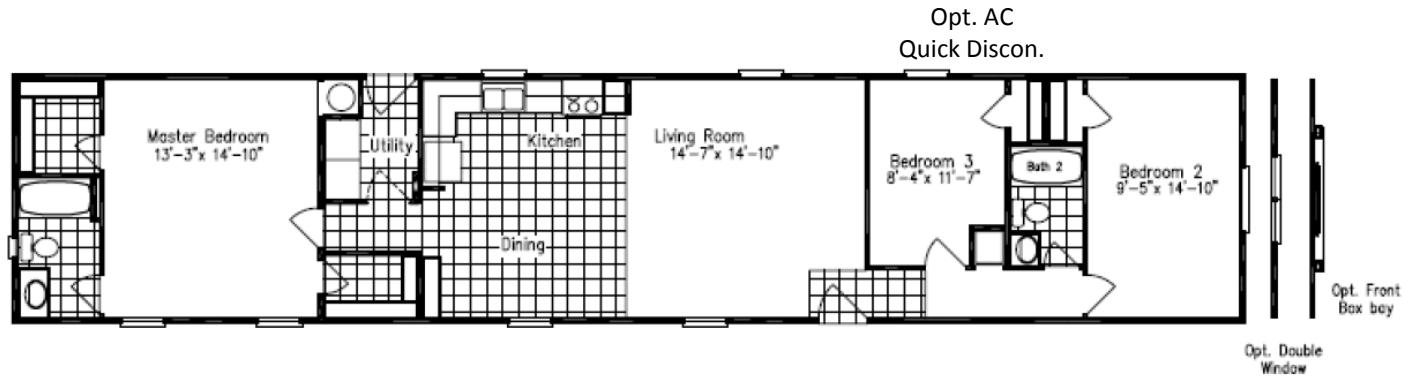

**Palm
Harbor
Homes**

— Ft. Worth, TX —

The Pinehurst

**16'
Wide**

16 Wide

Air Conditioner
will not fit on
end, too far

Model SM16763P

3 Bedroom, 2 Bath

1,178 Sq. Ft.

330 Ft. Worth, TX. 3/18

**Special
Features**

- Vaulted Ceilings Through-out
- Dual Pane Windows
- Master Bath Optional Glamour Bath
- Kitchen Base Hutch