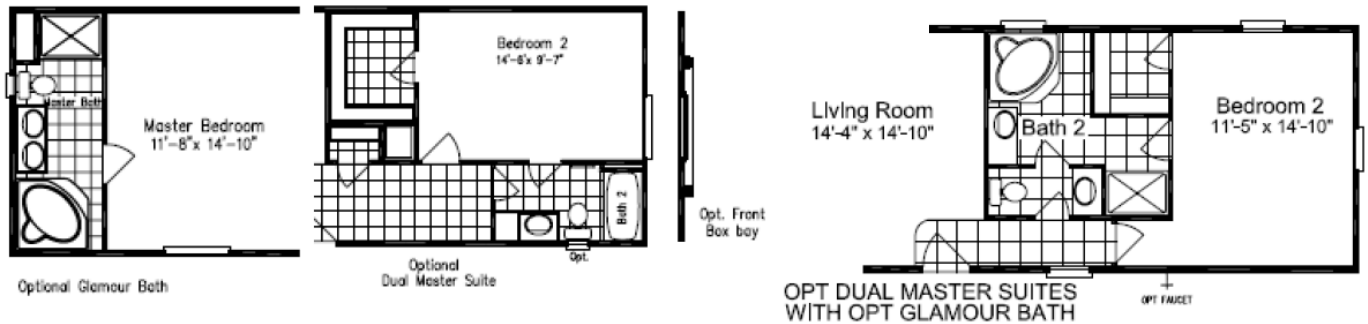

**Palm
Harbor
Homes**

— Ft. Worth, TX —

The Pinehurst

**16'
Wide**

16 Wide

Air Conditioner
will not fit on
end, too far

Model SM16763P

3 Bedroom, 2 Bath

1,178 Sq. Ft.

330 Ft. Worth, TX. 3/18

**Special
Features**

- Vaulted Ceilings Through-out
- Dual Pane Windows
- Master Bath Optional Glamour Bath
- Kitchen Base Hutch