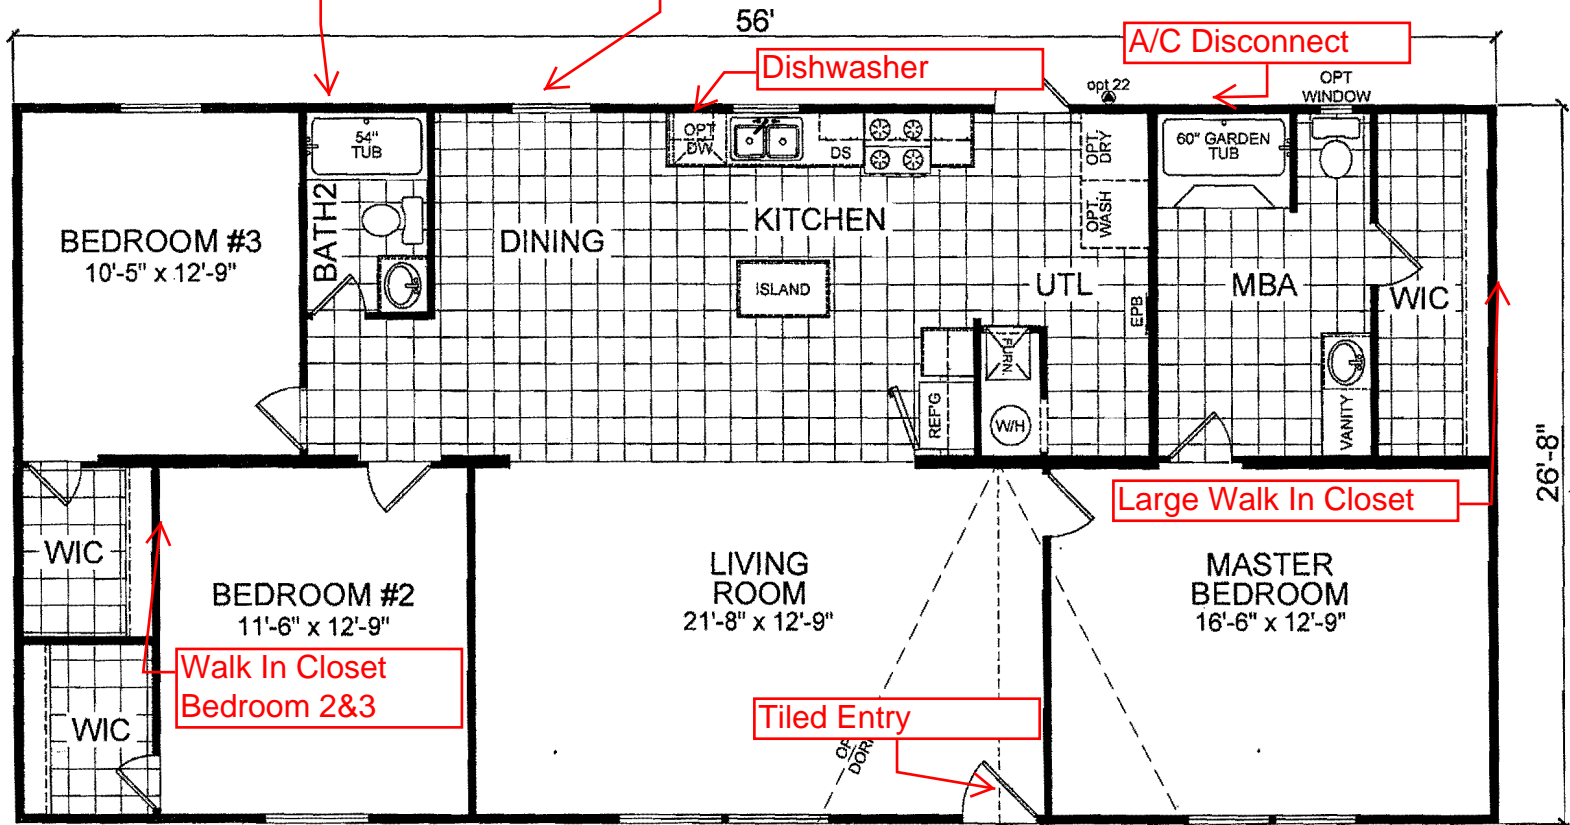

NOTE:
FLOORPLAN SUBJECT TO MINOR
CHANGE WITHOUT NOTICE.

Optional Wall and
Pantry
32" Cabinets

R-11 Ins Sidewall
R-22 Ins Roof
Thermopane Windows

Smart Panel Siding

J Hite Homes
932 Early Blvd
Early, Tx. 76802
325-641-9999
RBI33121

501 S. BURLESON BLVD, BURLESON, TX 76028

DAPIA SEAL

MODEL: 125-RM2856A
26'-8" x 56'-0" 3BEDROOM / 2BATH

TITLE: LITERATURE PLAN

DRAWN BY: Heryk Perez DATE: 12-16-15

SCALE: NOT TO SCALE AREA: 1,493 SQ.FT.

SHEET:
L-101