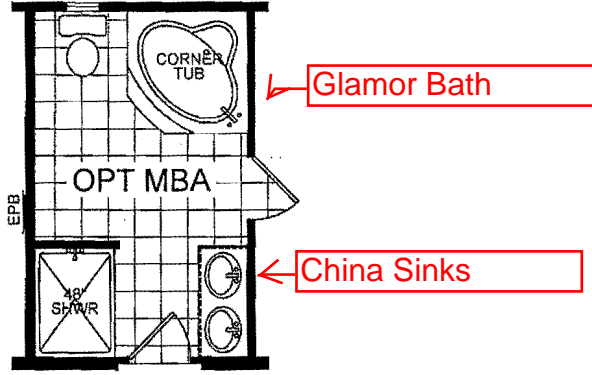

NOTE:
FLOORPLAN SUBJECT TO MINOR
CHANGE WITHOUT NOTICE.

Optional Wall and
Pantry
32" Cabinets

R-11 Ins Sidewall
R-22 Ins Roof
Thermopane Windows

Smart Panel Siding

J Hite Homes
932 Early Blvd
Early, Tx. 76802
325-641-9999
RBI33121

501 S. BURLESON BLVD, BURLESON, TX 76028

DAPIA SEAL

MODEL: 125-RM2856A
26'-8" x 56'-0" 3BEDROOM / 2BATH

TITLE: LITERATURE PLAN

DRAWN BY: Heryk Perez DATE: 12-16-15

SCALE: NOT TO SCALE AREA: 1,493 SQ.FT.

SHEET:
L-101