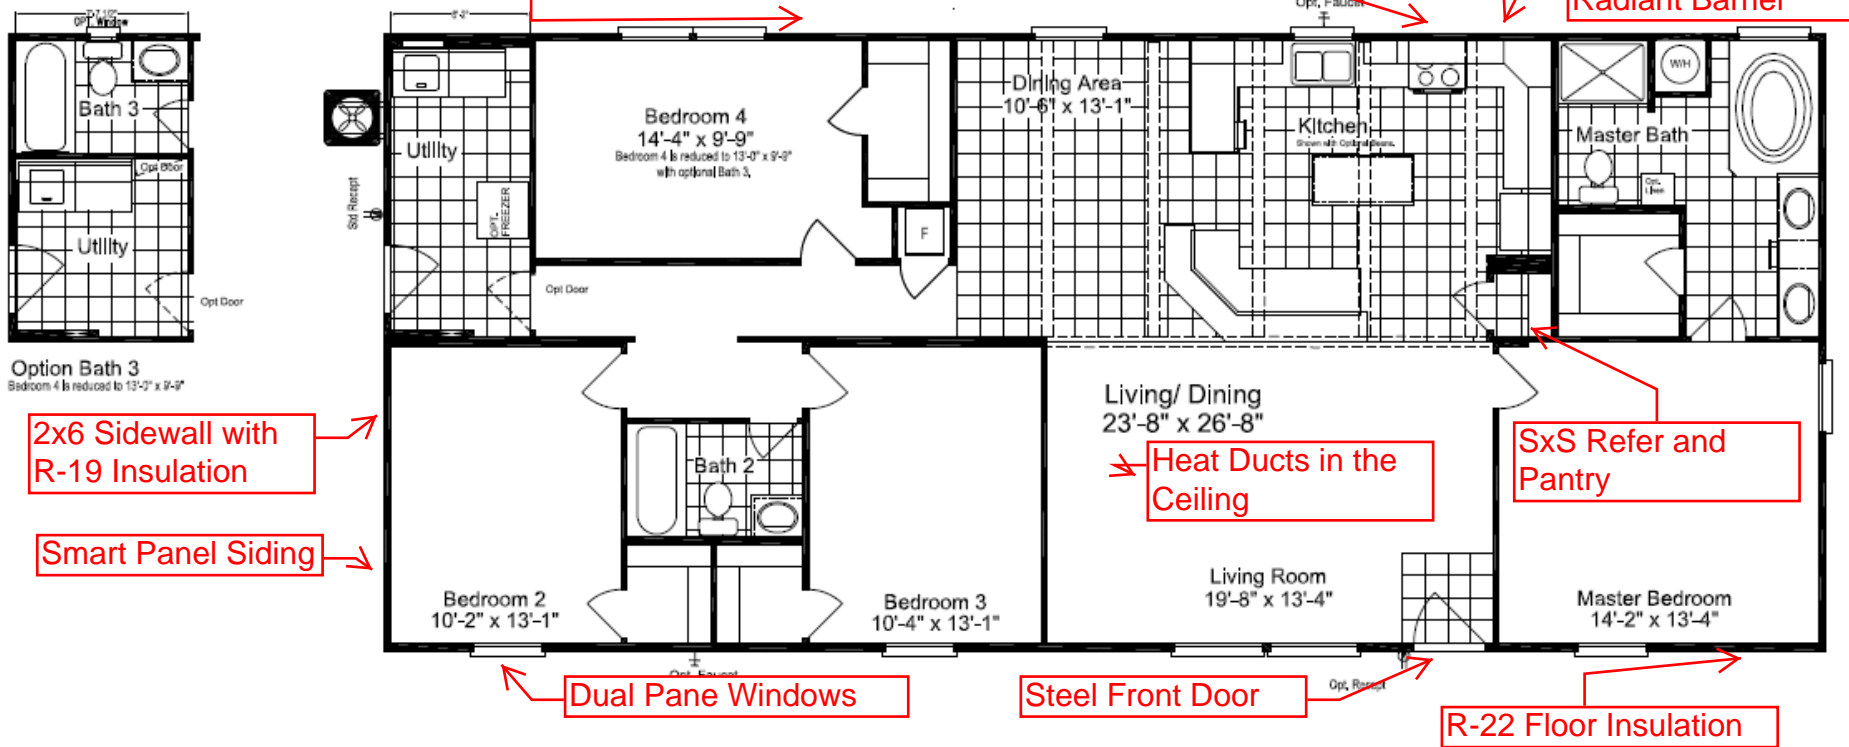

## The Super Saver Benbrook

Model SA28644B

1,749 Sq. Ft.

4 Bedroom, 2 Bath

Ft. Worth, TX. 4/16

## Features

Glamour Master Bath with 48" shower

Large Living Room

Oval Deck Tub in Master Bath

Walk-in Closet

Family Room Option in Br. 4

Social Bar