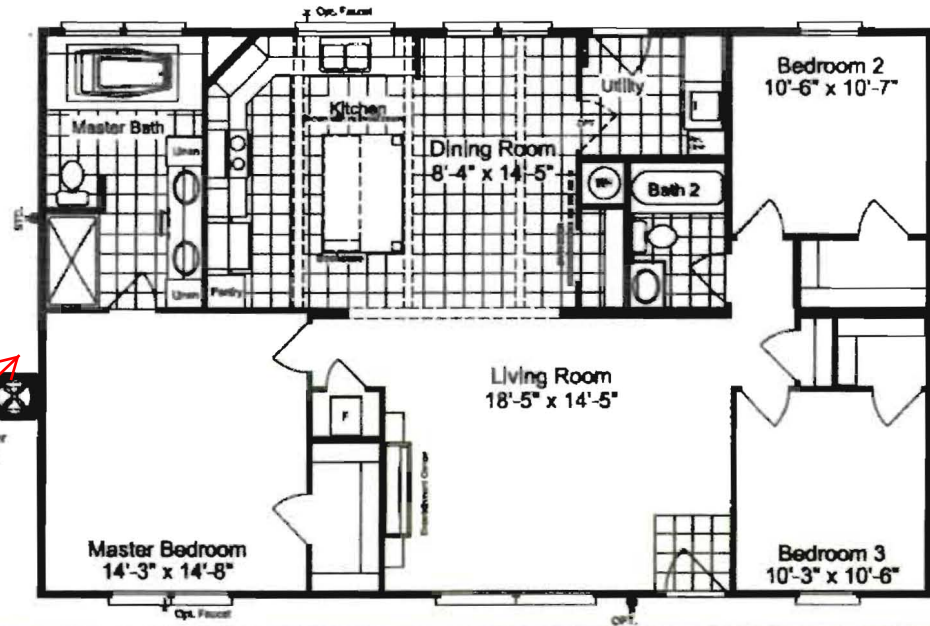

Fl. Worth, TX

The Arlington 48

No where in the marketplace will you find a home of this size with so many features:

- *A 60" shower in the master
- *A 72" tub in the master
- *An Entertainment center
- *Oversized Kitchen Island
- *Kitchen picture window
- *Sliding Barn Door at pantry

- Features J Hite's Energy Buster PKG
- 2x6 Sidewalls w/R-19 Insulation
- R-30 Roof Insulation
- R-11 Floor Insulation
- Radiant Roof Barrier
- Heat Ducts in the Ceilings
- Dual Pane Windows

Optional Window seat and Base Cabinets with two Windows or optional desk...

Smart Panel Siding

J Hite Homes
 932 Early Blvd.
 Early, TX 76802
 325-641-9999
 RBI33121

Model ML30483A

3 Bedroom, 2 Bath
 1,440 Sq. Ft.
 330 Ft. Worth, TX. 11/16

Special Features

- 8' Sidewalls and Vaulted Ceilings Through out
- Dual Pane Windows
- Entertainment Center Cabinet
- Large island in kitchen