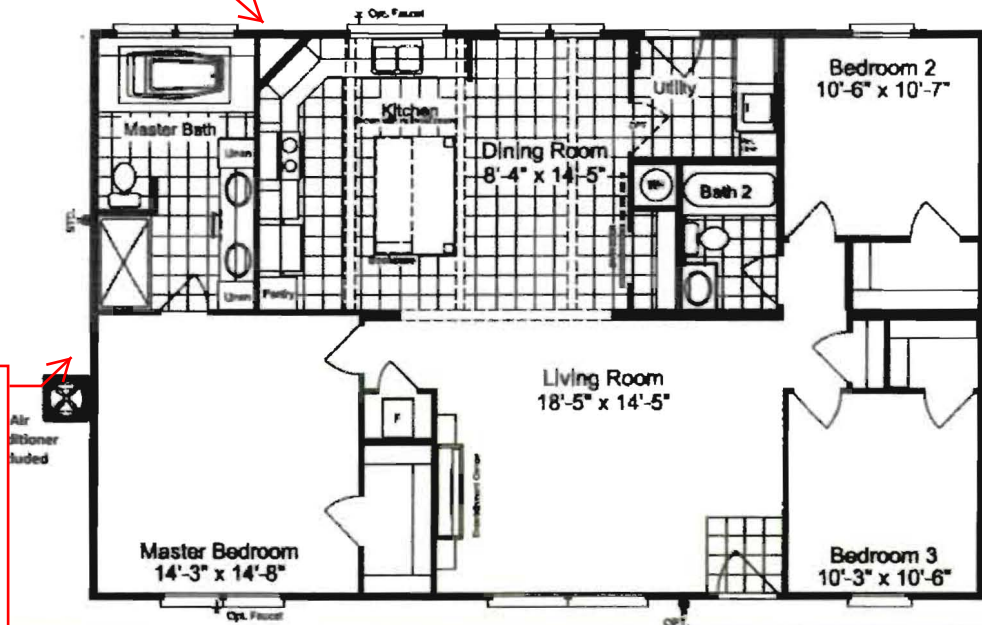

Fl. Worth, TX

The Arlington 48

No where in the marketplace will you find a home of this size with so many features:

- *A 60" shower in the master
- *A 72" tub in the master
- *An Entertainment center
- *Oversized Kitchen Island
- *Kitchen picture window
- *Sliding Barn Door at pantry

Features J Hite's Energy Buster PKG
 2x6 Sidewalls w/R-19 Insulation
 R-30 Roof Insulation
 R-11 Floor Insulation
 Radiant Roof Barrier
 Heat Ducts in the Ceilings
 Dual Pane Windows

12 year warranty

Optional Window seat and Base Cabinets with two Windows or optional desk...

Smart Panel Siding

Model ML30483A

3 Bedroom, 2 Bath

1,440 Sq. Ft.

330 Ft. Worth, TX. 11/16

Special Features

- 8' Sidewalls and Vaulted Ceilings Through out
- Dual Pane Windows
- Entertainment Center Cabinet
- Large island in kitchen