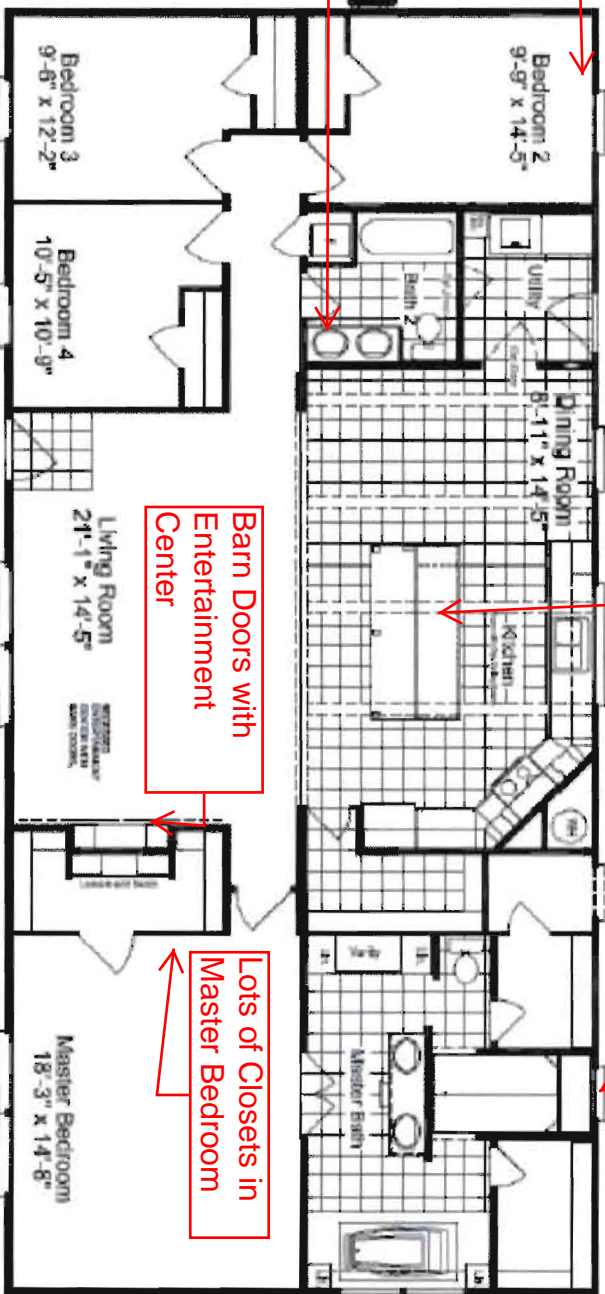

— Ft. Worth, TX —

The Magnum Home

J Hite's Energy Buster Package
Includes
2x6 Sidewall with R-19 Insulation
R-30 Roof Insulation
Radiant Barrier Sheathing in Roof
Dual Pane Windows
Heat Ducts in Ceilings

China Sinks
Moen Faucets

Smart Panel Siding

Air
Conditions
Included

Large Island

Tiled Shower with
Rain Shower Head

Barn Doors with
Entertainment
Center

Lots of Closets in
Master Bedroom

Model ML30664M

4 Bedroom, 2 Bath

1,980 Sq. Ft.

330 Ft. Worth, TX 10/15

Special Features

- 8' Sidewalls and Vaulted Ceilings Through out
- Dual Pane Windows
- Entertainment Center Cabinet
- Large island in kitchen

We adhere to a continuous improvement process, therefore any prices, plans, dimensions, features and material specifications are subject to change without notice or obligation. Please refer to working drawings for actual dimensions. Renderings and floor plans are artist's depictions and may vary slightly from the completed home. Square footages and room dimensions are approximate. © 2016 Palm Harbor Homes, Inc. All Rights Reserved.