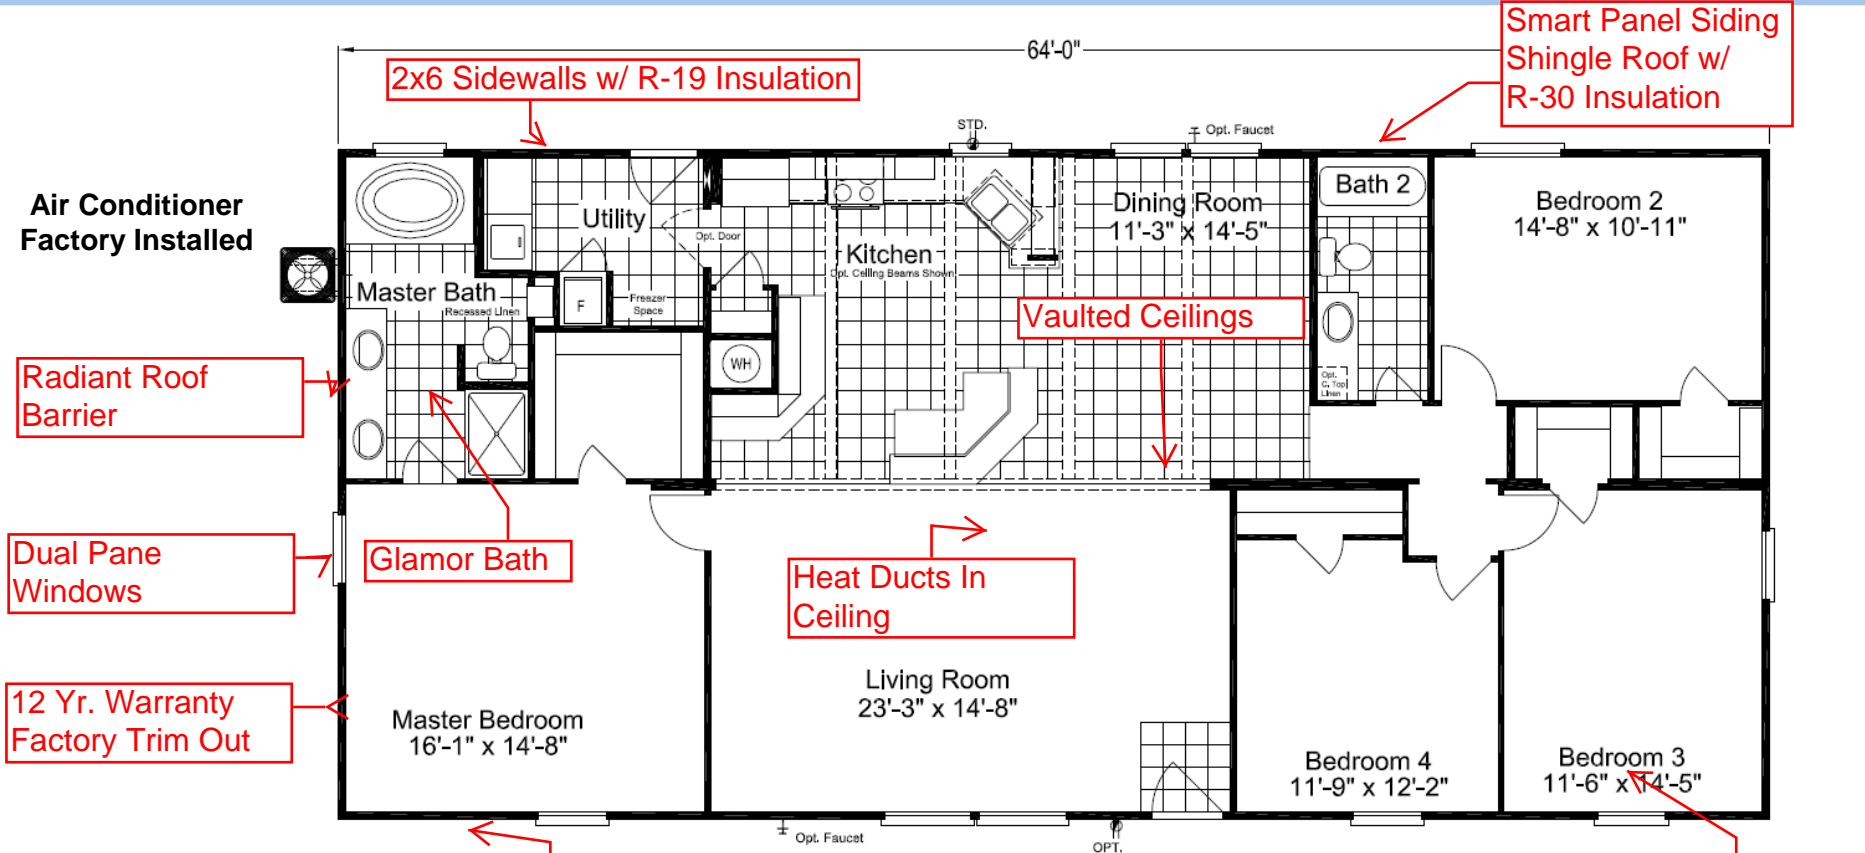

# Super Saver Cypress III

**The Cypress III**  
**Model SA30644C**  
1,920 Sq. Ft.  
4 Bedroom, 2 Bath  
Ft. Worth, TX. 4/16

8 ft.. Sidewalls

## Features

- Glamour Master Bath with 48" shower
- Large Living Room
- Oval Deck Tub in Master Bath

- Walk-in Closet
- Freezer Space
- Social Bar

J Hite Homes  
932 Early Blvd  
Early, Tx 76802  
325-641-9999  
RBI33121