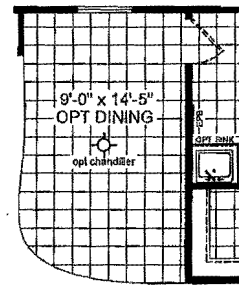

MODEL 125-CH-3268B
 4 BEDROOM, 2 BATH
 NOMINAL SIZE: 32' x 72'
 ACTUAL SIZE: 30'-4" x 68'-0"
 TOTAL AREA: 2,063 SQ. FT.

NOTE:
 FLOORPLAN SUBJECT TO MINOR
 CHANGE WITHOUT NOTICE.

Laundry Chute

J Hite Homes 932 Early Blvd. Early, Tx 76802 325-641-9999 RBI33121

	DAPIA SEAL	MODIFICATIONS	MODEL: 125-CH-3268B 30'-4" x 68'-0" 4 BEDROOM / 2 BATH	SHEET:
			TITLE: LITERATURE PLAN	L-101
501 S. BURLESON BLVD. BURLESON, TX 76028	PROPRIETARY AND CONFIDENTIAL THESE DRAWINGS AND SPECIFICATIONS ARE ORIGINAL, PROPRIETARY AND CONFIDENTIAL MATERIALS OF CHAMPION. COPYRIGHT © 1978-2008 BY CHAMPION		DRAWN BY: Mark Lively DATE: 01-23-13 SCALE: NOT TO SCALE	