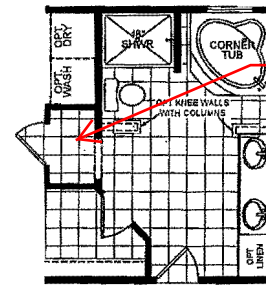

MODEL 125-CH-3268B
 4 BEDROOM, 2 BATH
 NOMINAL SIZE: 32' x 72'
 ACTUAL SIZE: 30'-4" x 68'-0"
 TOTAL AREA: 2,063 SQ. FT.

NOTE:
 FLOORPLAN SUBJECT TO MINOR
 CHANGE WITHOUT NOTICE.

Laundry Chute

J Hite Homes 932 Early Blvd. Early, Tx 76802 325-641-9999 RBI33121

	DAPIA SEAL	MODIFICATIONS	MODEL: 125-CH-3268B 30'-4" x 68'-0" 4 BEDROOM / 2 BATH	SHEET:
			TITLE: LITERATURE PLAN	L-101
501 S. BURLESON BLVD. BURLESON, TX 76028	PROPRIETARY AND CONFIDENTIAL THESE DRAWINGS AND SPECIFICATIONS ARE ORIGINAL, PROPRIETARY AND CONFIDENTIAL MATERIALS OF CHAMPION. COPYRIGHT © 1978-2008 BY CHAMPION		DRAWN BY: Mark Lively DATE: 01-23-13 SCALE: NOT TO SCALE	