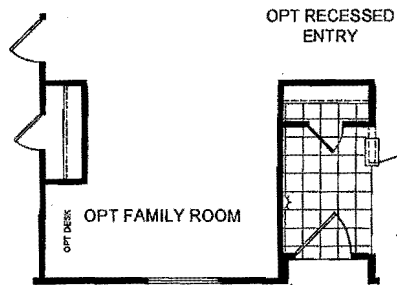

MODEL 125-CH-3268B
 4 BEDROOM, 2 BATH
 NOMINAL SIZE: 32' x 72'
 ACTUAL SIZE: 30'-4" x 68'-0"
 TOTAL AREA: 2,063 SQ. FT.

NOTE:
 FLOORPLAN SUBJECT TO MINOR
 CHANGE WITHOUT NOTICE.

Laundry Chute

J Hite Homes 932 Early Blvd. Early, Tx 76802 325-641-9999 RBI33121

	DAPIA SEAL	MODIFICATIONS	MODEL: 125-CH-3268B 30'-4" x 68'-0" 4 BEDROOM / 2 BATH	SHEET:
			TITLE: LITERATURE PLAN	L-101
501 S. BURLESON BLVD. BURLESON, TX 76028	PROPRIETARY AND CONFIDENTIAL THESE DRAWINGS AND SPECIFICATIONS ARE ORIGINAL, PROPRIETARY AND CONFIDENTIAL MATERIALS OF CHAMPION. COPYRIGHT © 1978-2008 BY CHAMPION		DRAWN BY: Mark Lively DATE: 01-23-13 SCALE: NOT TO SCALE	