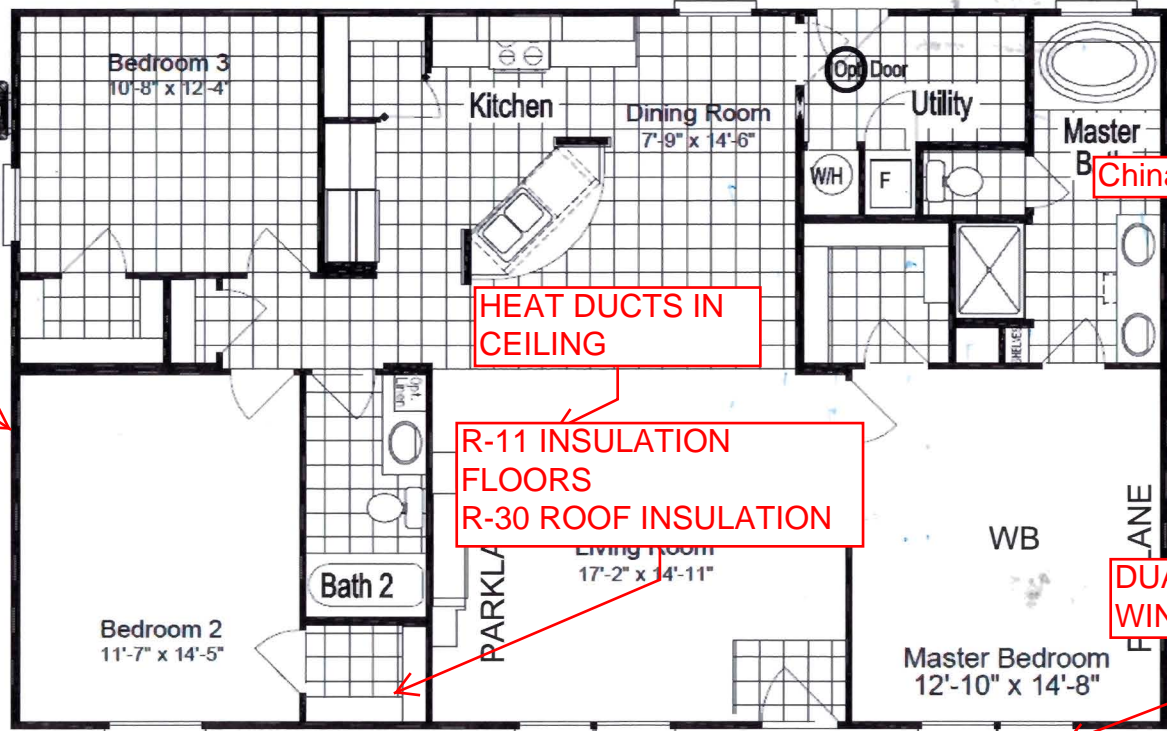

Ft. Worth, TX

The Homeland

J. HITE
SALES- GARY
CUST- STOCK

SMART PANEL SIDING

Air Conditioner Included

RADIANT BARRIER ROOF

2 X 6 SIDEWALLS R-19 INSULATION

32X48

FEE Version

China Sinks

HEAT DUCTS IN CEILING

R-11 INSULATION FLOORS
R-30 ROOF INSULATION

DUAL PANE WINDOWS

Model ML30483H

3 Bedroom, 2 Bath
1,440 Sq. Ft.
330 Ft. Worth, TX. 11/14

Special Features

- 8' Sidewalls and Vaulted Ceilings Through out
- Dual Pane Windows
- Entertainment Center Cabinet
- Large island in kitchen

We adhere to a continuous improvement process, therefore any prices, plans, dimensions, features and material specifications are subject to change without notice or obligation. Please refer to working drawings for actual dimensions. Renderings and floor plans are artist's depictions and may vary slightly from the completed home. Square footages and room dimensions are approximate.