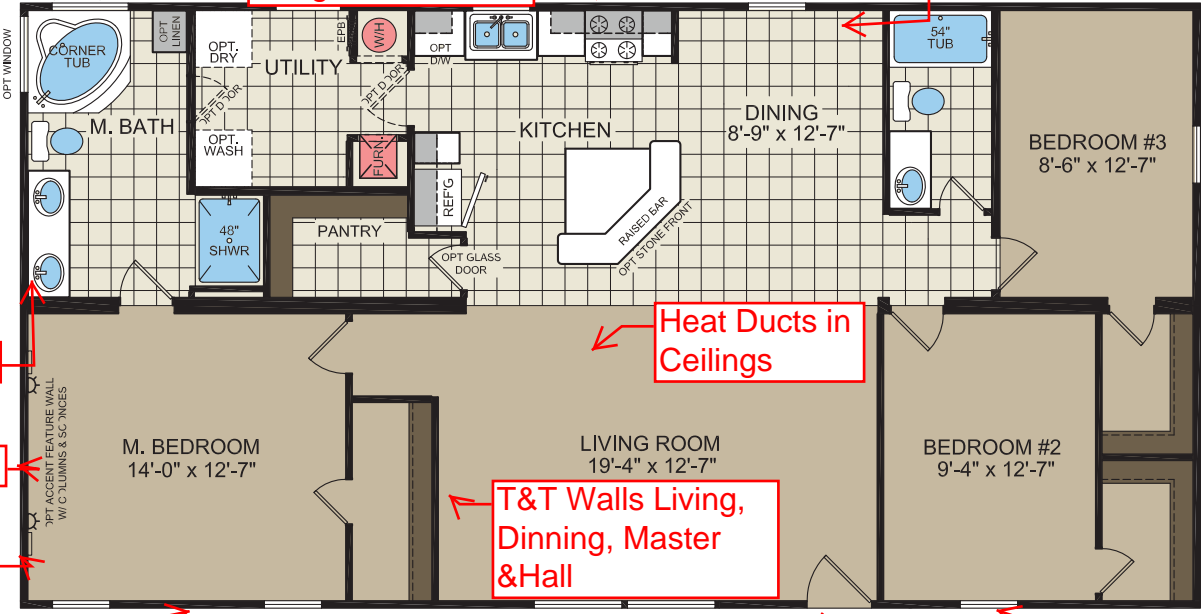

52'

Sidewalls 2x6
Studs w/R-19
Insulation

Microwave Over
Range

- OPT OVAL TUB
- OPT WINDOW OR MIRROR
- 42" x 60" TUB
- OPT WINDOW OR MIRROR
- 36" x 72" TUB
- OPT WINDOW OR MIRROR
- OPT SOAKER TUB

Heat Ducts in
Ceilings

China Sinks

Smart Panel Siding

10 Yr. Warranty

T&T Walls Living,
Dining, Master
& Hall

R-30 Roof Insulation
Radiant Roof Barrier

Steel Front Door

Dual Pane
Windows

Sidewalls 8Ft 6 Inches
w/ Flat Ceilings

26'-8"