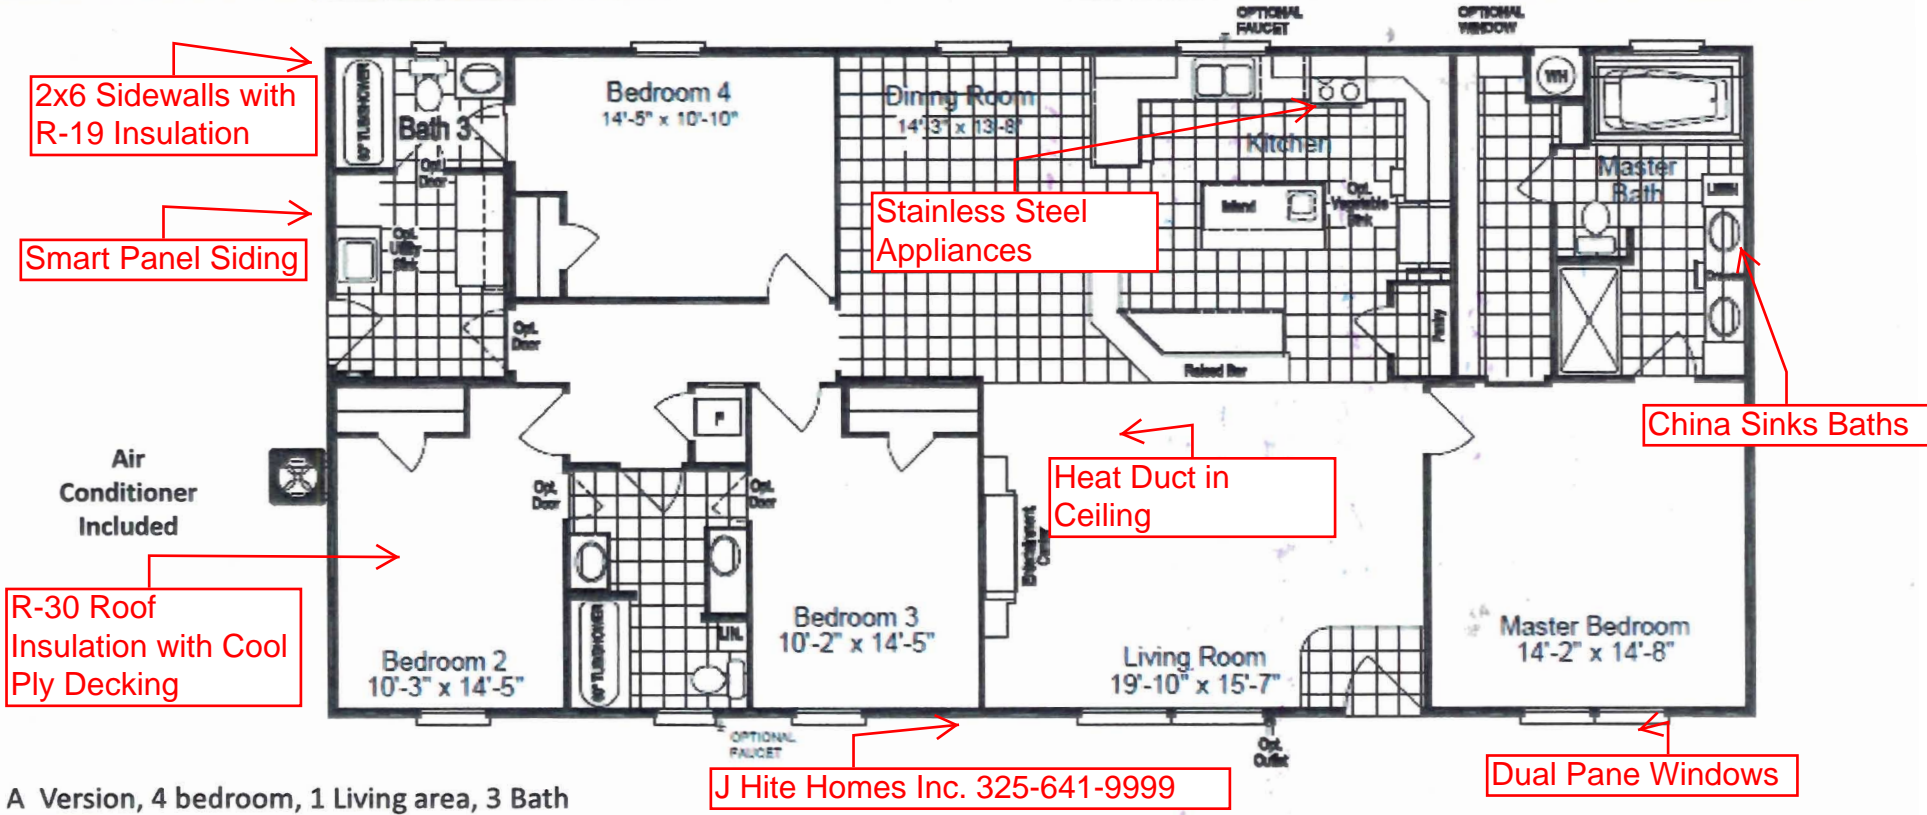

Ft. Worth, TX

The Benbrook A

Model ML30644B

4 Bedroom, 3 Bath

1,920 Sq. Ft.

330 Ft. Worth, TX, 11/14

Special Features

- 8' Sidewalls and Vaulted Ceilings Through out
- Dual Pane Windows
- Entertainment Center Cabinet
- Large island in kitchen

We adhere to a continuous improvement process, therefore any prices, plans, dimensions, features and material specifications are subject to change without notice or obligation. Please refer to working drawings for actual dimensions. Renderings and floor plans are artist's depictions and may vary slightly from the completed home. Square footages and room dimensions are approximate.