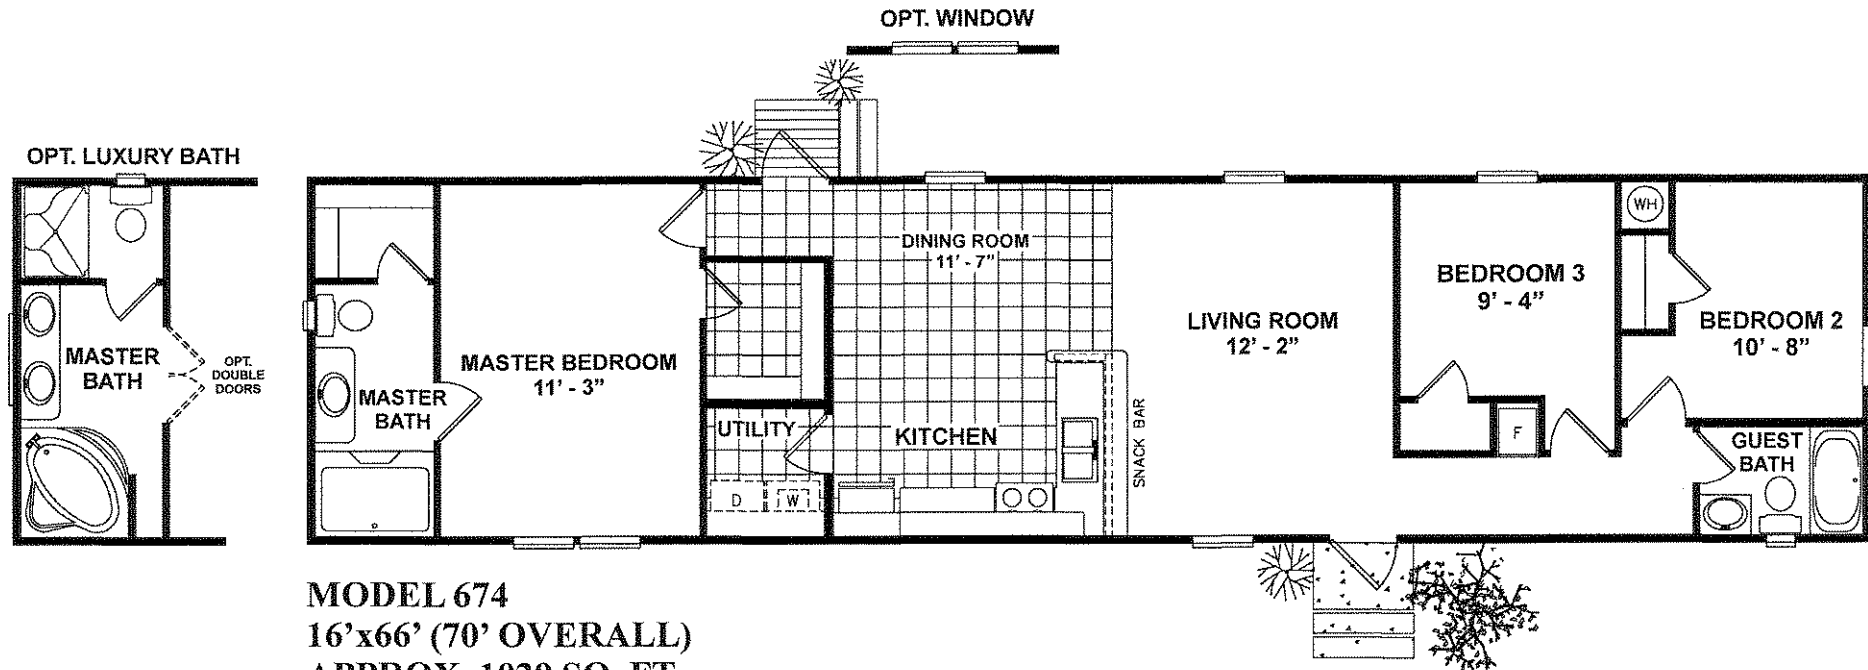

Hallmark

BY OAK CREEK HOMES

SINGLE WIDE HOMES

MODEL 674
16'x66' (70' OVERALL)
APPROX. 1029 SQ. FT.
3 BEDROOMS, 2 BATHS

All homes meet or exceed all H.U.D. Federal Construction and Safety Standards. Specifications and pricing are subject to change without notice. Tires and axles may have been recycled after close inspection for safety and appearance. Add 4 feet (approx.) to length dimension for hitch. All measurements are nominal. © 2002 American Homestar of Lancaster, L.P. All rights reserved.