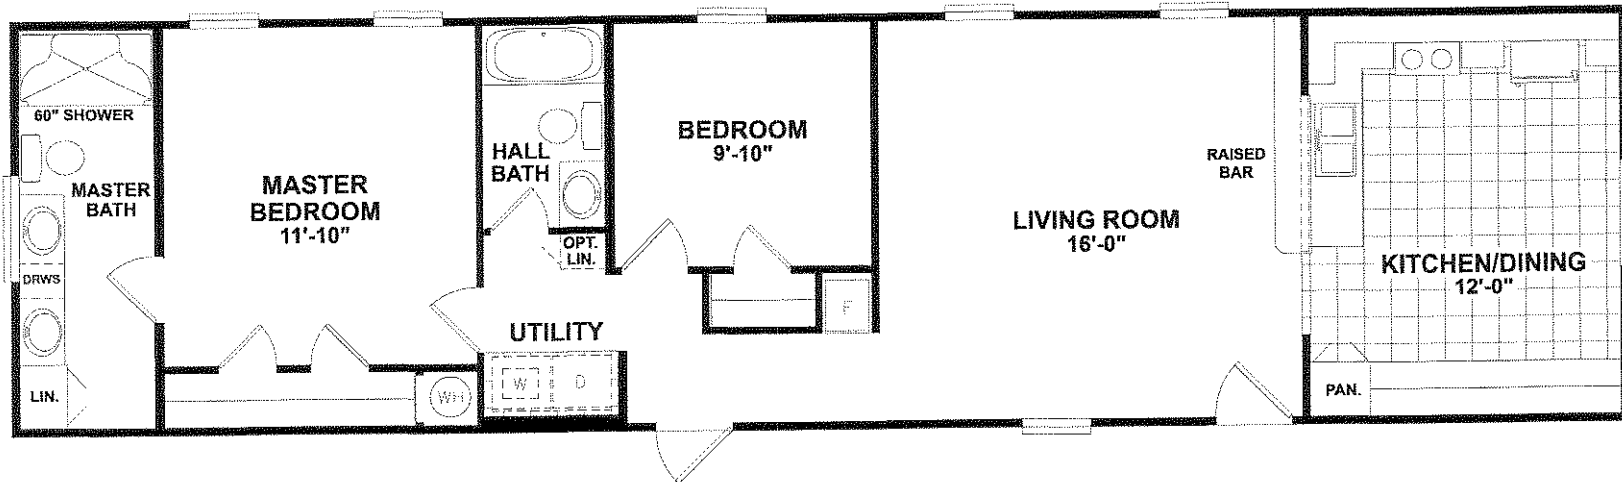

Hallmark

SINGLE WIDE HOMES

OPT. BAY WINDOW

MODEL: 661

16'x60' (64' OVERALL)
APPROX. 935 SQ. FT.
2 BEDROOMS, 2 BATHS

All homes meet or exceed all H.U.D. Federal Construction and Safety Standards. Specifications and pricing are subject to change without notice. Tires and axles may have been recycled after close inspection for safety and appearance. Add 4 feet (approx.) to length dimension for hitch. All measurements are nominal. © 2004 American Homestar of Lancaster, L.P. All rights reserved.