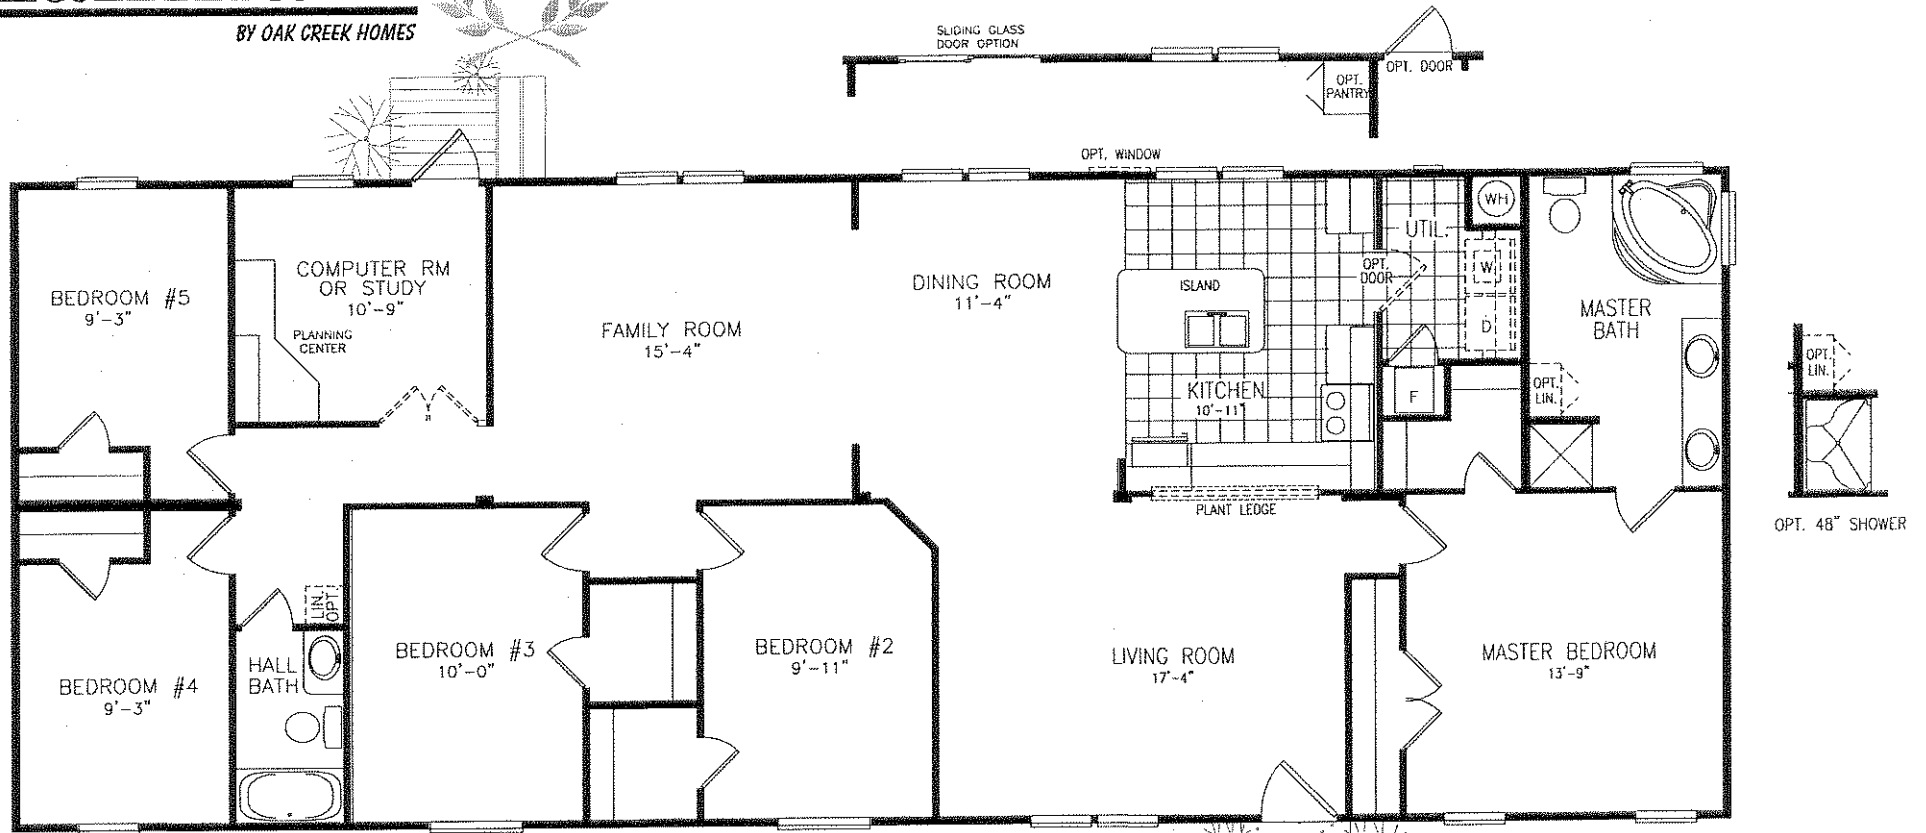

Hallmark

BY OAK CREEK HOMES

MULTI-SECTION HOMES

OPT. 48" SHOWER

MODEL: HS573
 28'x72' (76' OVERALL)
 APPROX. 1968 SQ. FT.
 5 BEDROOMS, 2 BATHS

OPT. 3RD BATH

All homes meet or exceed all H. U. D. Federal Construction and Safety Standards. Specifications and pricing are subject to change without notice. Tires and axles may have been recycled after close inspection for safety and appearance. Add 4 feet (approx.) to length dimension for hitch. All measurements are nominal. © 2003 American Homestar of Lancaster, L.P. All rights reserved.