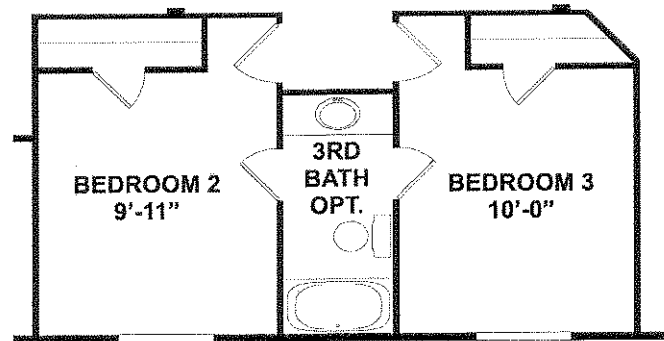

Hallmark

BY OAK CREEK HOMES

MULTI-SECTION HOMES

OPT. 48" SHOWER

MODEL: HS573
 28'x72' (76' OVERALL)
 APPROX. 1968 SQ. FT.
 5 BEDROOMS, 2 BATHS

OPT. 3RD BATH

All homes meet or exceed all H. U. D. Federal Construction and Safety Standards. Specifications and pricing are subject to change without notice. Tires and axles may have been recycled after close inspection for safety and appearance. Add 4 feet (approx.) to length dimension for hitch. All measurements are nominal. © 2003 American Homestar of Lancaster, L.P. All rights reserved.