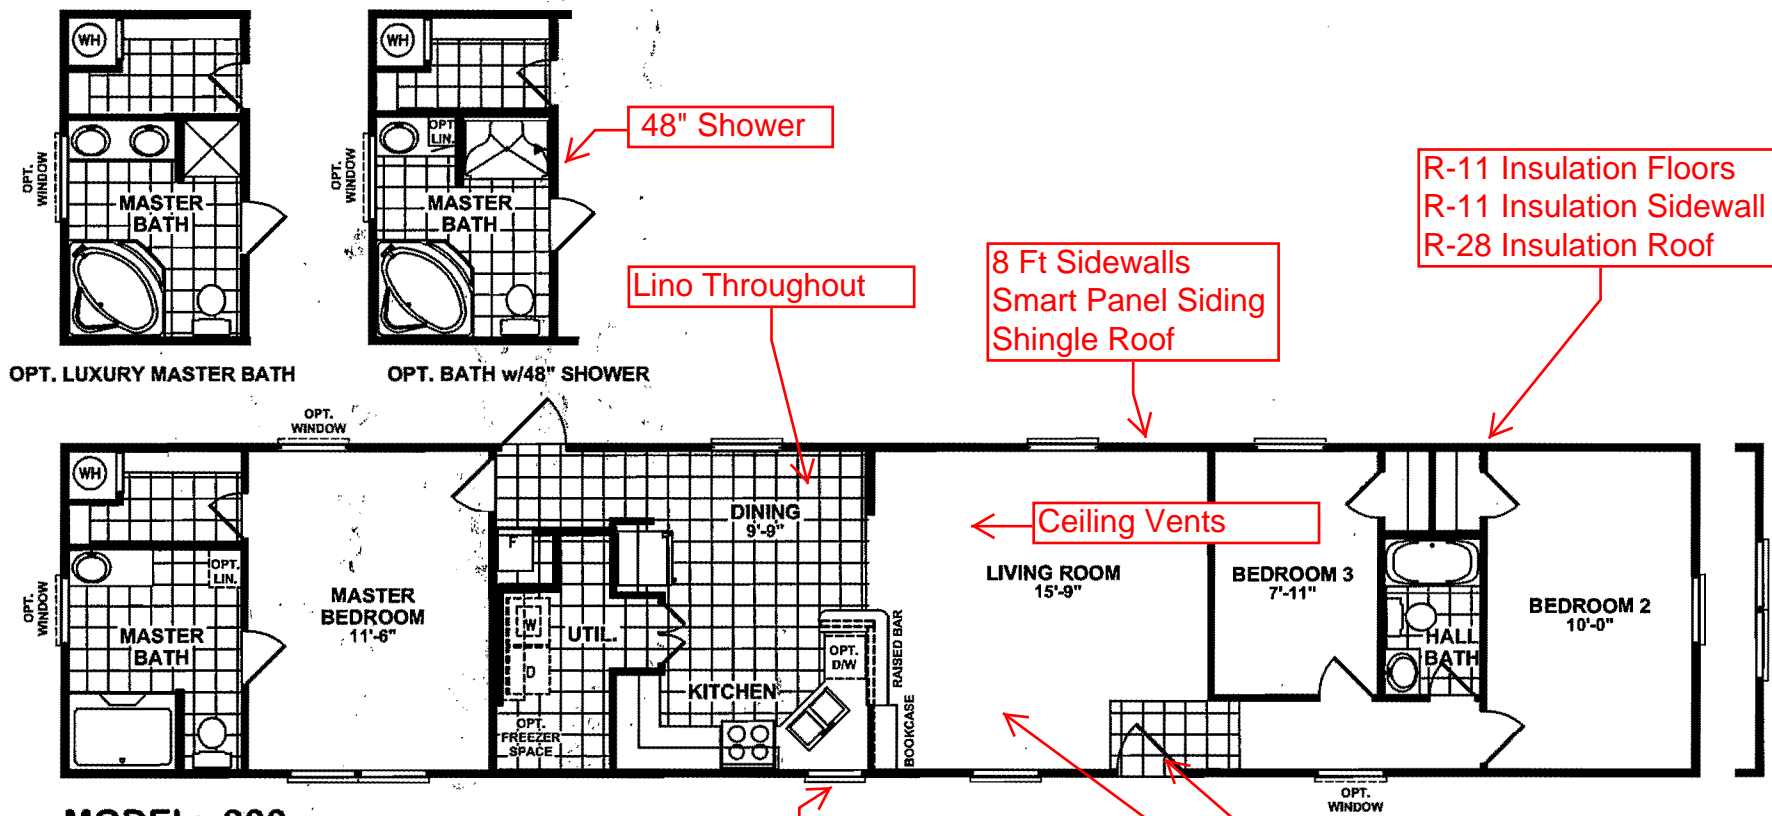

CROWN MANOR

OPT. LUXURY MASTER BATH

OPT. BATH w/48" SHOWER

MODEL: 388
 16 x 76 (80) Overall
 15'6" x 76 Box 1,178 Lvg.Sq.Ft.
 3 Bedroom 2 Bath
 Rev. 6-15-15

J Hlte Homes
 932 Early Blvd
 Early, Tx 76802
 325-641-9999

Dual-Payne
 Windows

Beamed Ceilings

Steel Front Door

\$45,995.00
 Includes, Delivery
 set-up & A/C

All homes meet or exceed all H.U.D. Federal Construction and Safety Standards. Specifications and pricing are subject to change without notice. Tires and axles may have been recycled after close inspection for safety and appearance. Add 4 feet (approx.) to length dimension for hitch. All measurements are nominal. © 2004 American Homestar of Lancaster, L.P. All rights reserved.