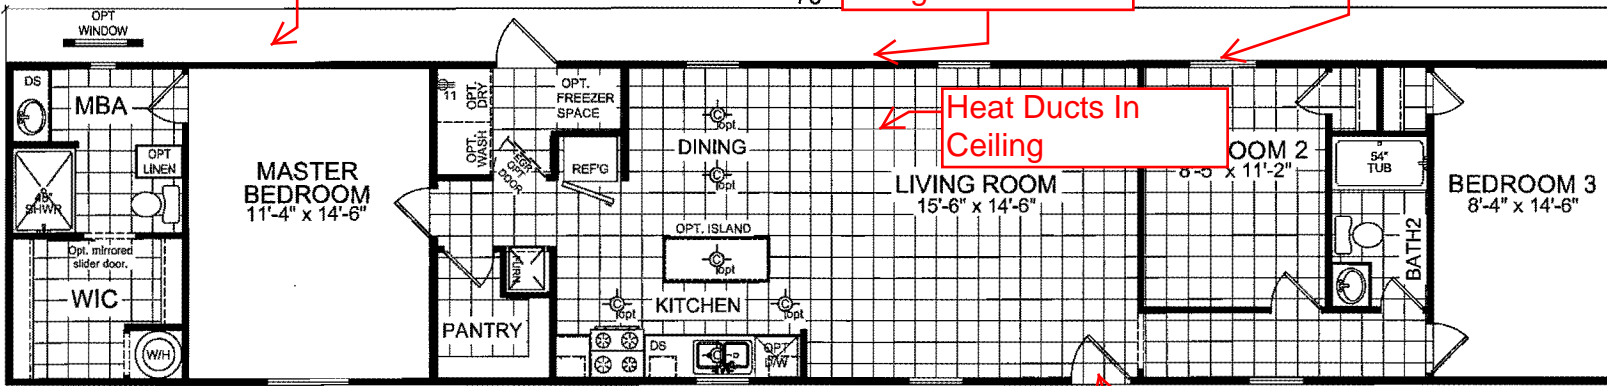

OPTIONAL GLAMOUR BATH

OPTIONAL KITCHEN

Heat Ducts In
Ceiling

Steel Front Door

R-11 Insulation Floors
R-11 Insulation Sidewalls
R-21 Insulation Roof

J Hite, Homes
932 Early Blvd
Early, Texas 76802
325-641-9999

NOTE:
FLOORPLAN SUBJECT TO MINOR
CHANGE WITHOUT NOTICE.