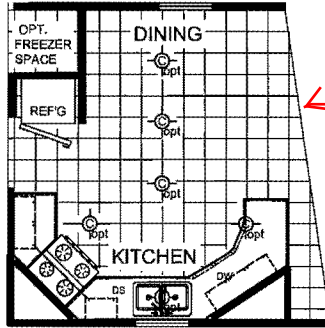

MASTER BEDROOM

Glamour Bath  
72" Soaker Tub  
48" Shower

OPTIONAL GLAMOUR BATH

Circle Kitchen with  
Wood Cabinets  
and Dishwasher  
LED Can Lights

OPTIONAL KITCHEN

10 Year Warranty

Smart Panel Siding  
Shingle Roof