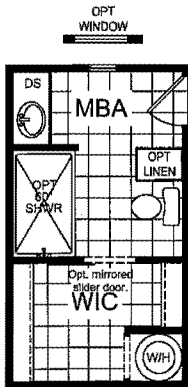

MASTER BEDROOM

Glamour Bath  
72" Soaker Tub  
48" Shower

OPTIONAL GLAMOUR BATH

Circle Kitchen with  
Wood Cabinets  
and Dishwasher  
LED Can Lights

OPTIONAL KITCHEN

10 Year Warranty

Smart Panel Siding  
Shingle Roof

Large Thermopane  
Windows w/ Blinds

Heat Ducts In  
Ceiling

Steel Front Door

R-11 Insulation Floors  
R-11 Insulation Sidewalls  
R-21 Insulation Roof

J Hite, Homes  
932 Early Blvd  
Early, Texas 76802  
325-641-9999

NOTE:  
FLOORPLAN SUBJECT TO MINOR  
CHANGE WITHOUT NOTICE.

OPTIONAL 60" SHOWER

DAPIA SEAL

MODIFICATIONS

MODEL: 125-CS1676C  
15'-2" x 76'-0" 3 BEDROOM / 2 BATH

TITLE: LITERATURE PLAN

DRAWN BY: Norm Crist

DATE: 06-29-15